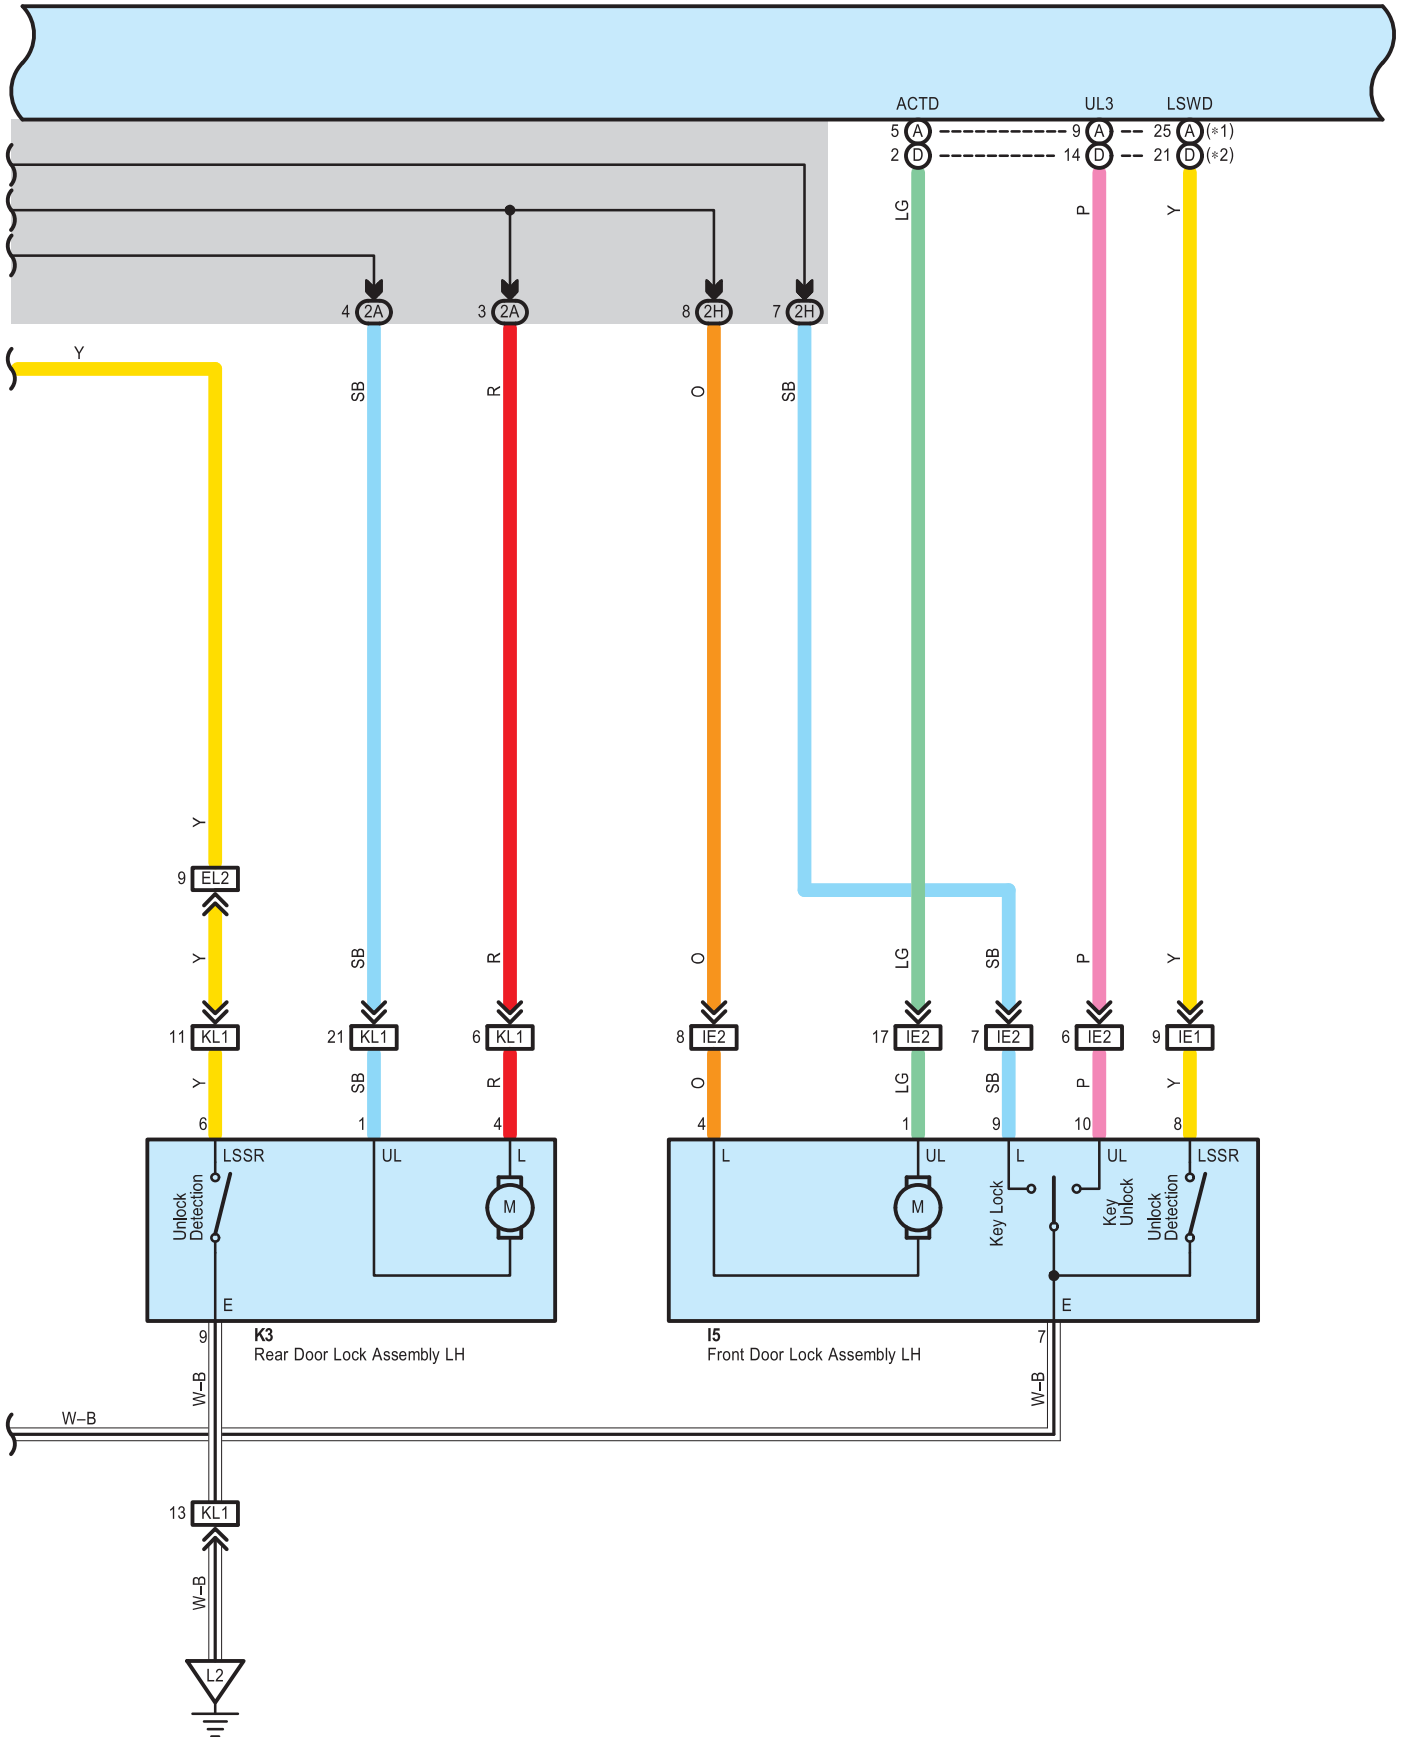

Door Lock Control <TMC Made>

Door Lock Control <TMC Made>

* 1 : w/ Smart Key System
 * 2 : w/o Smart Key System

E50(A), E51(B), E52(C), E61(D)
 Main Body ECU

Door Lock Control <TMC Made>

E50(A), E51(B), E52(C), E61(D)
Main Body ECU

Door Lock Control <TMC Made>

- * 1 : w/ Smart Key System
- * 2 : w/o Smart Key System

E50(A), E51(B), E52(C), E61(D)
Main Body ECU

* 1 : w/ Smart Key System
 * 2 : w/o Smart Key System

Door Lock Control <TMC Made>