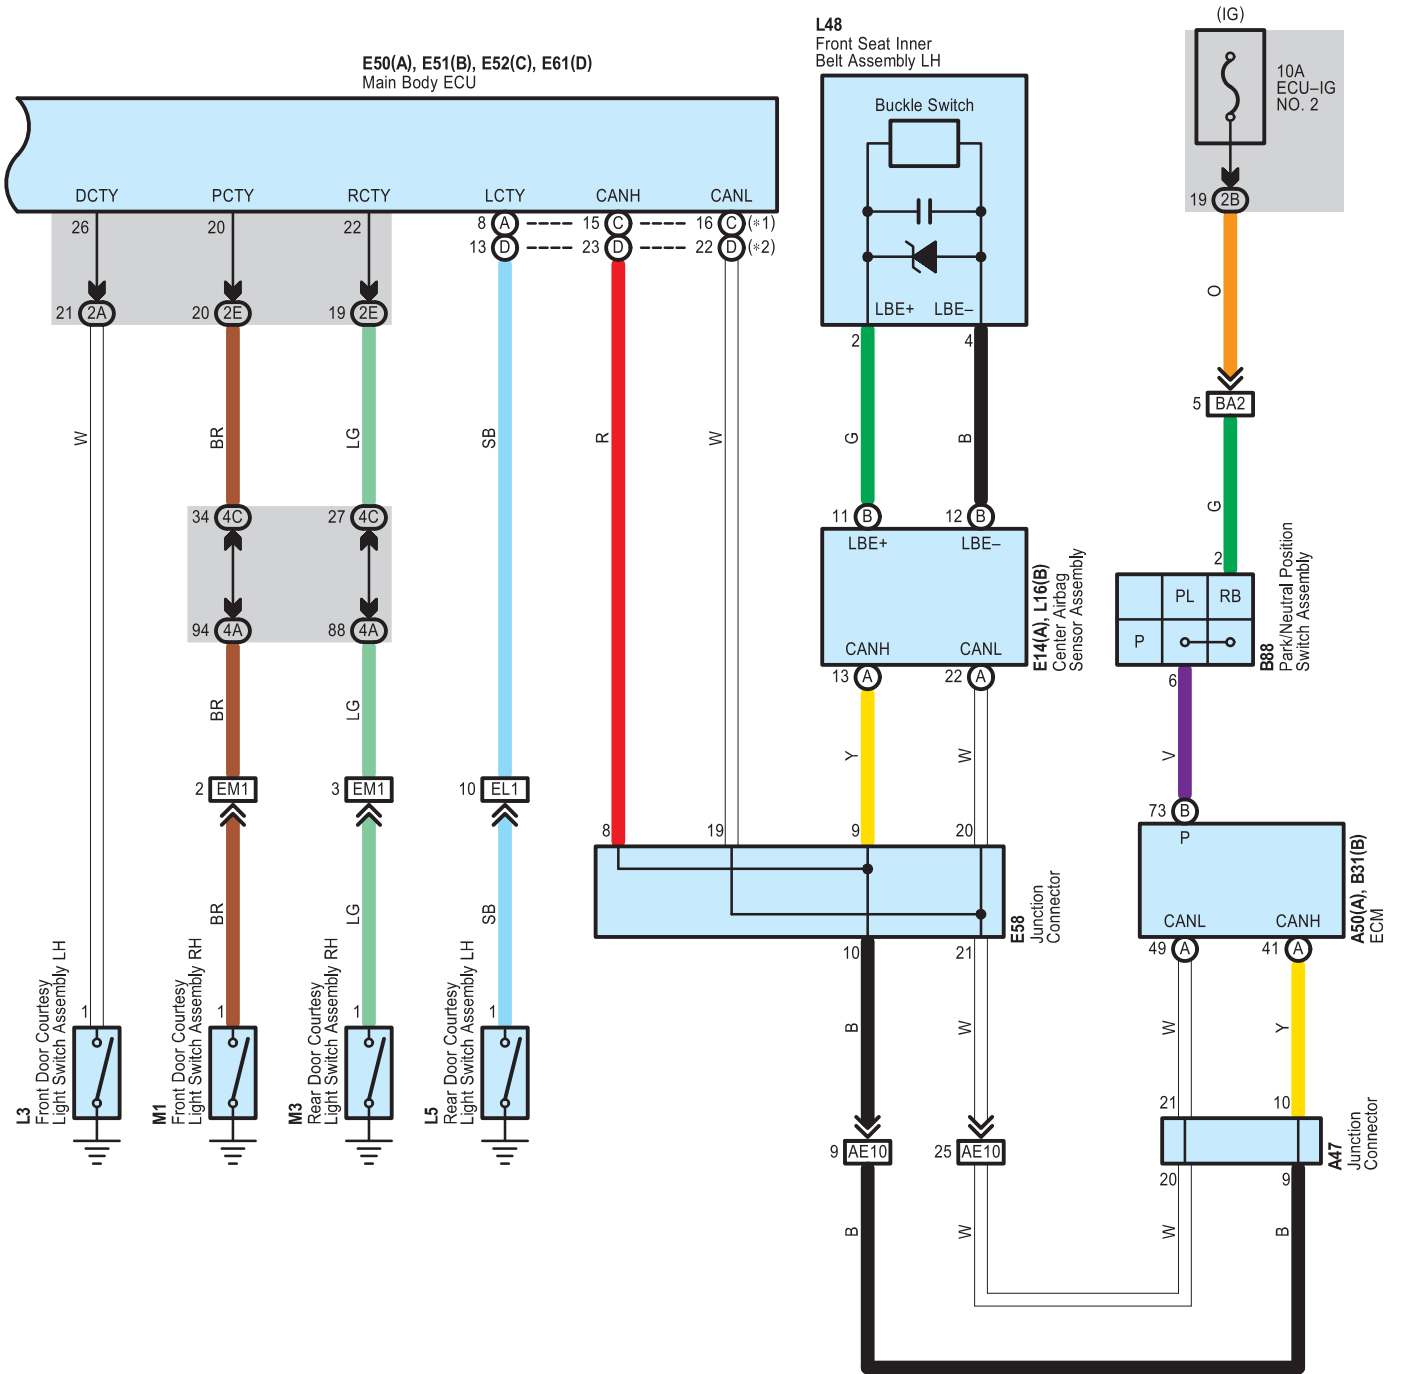

Door Lock Control <TMC Made>

Door Lock Control <TMC Made>

* 1 : w/ Smart Key System
 * 2 : w/o Smart Key System

E50(A), E51(B), E52(C), E61(D)
 Main Body ECU

Door Lock Control <TMC Made>

E50(A), E51(B), E52(C), E61(D)
Main Body ECU

Door Lock Control <TMC Made>

- * 1 : w/ Smart Key System
- * 2 : w/o Smart Key System

E50(A), E51(B), E52(C), E61(D)
Main Body ECU

* 1 : w/ Smart Key System
 * 2 : w/o Smart Key System

Door Lock Control <TMC Made>

2B

White

2E

White

Door Lock Control <TMC Made>

2H

White

2S

White

AE3

White

Door Lock Control <TMC Made>

AE10
Gray

BA2
White

EL1
White

EL2
White