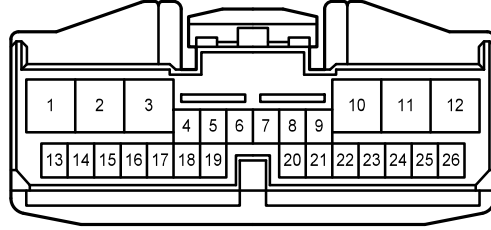

E 61

I 3

I 5

White