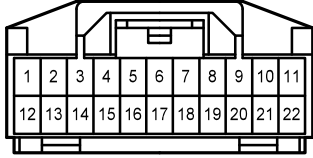

Door Lock Control <TMC Made>

White

E 58

Gray

White

White

White

White

White

White

White

Black

Black

Yellow

White

Black

Black

White

White

White