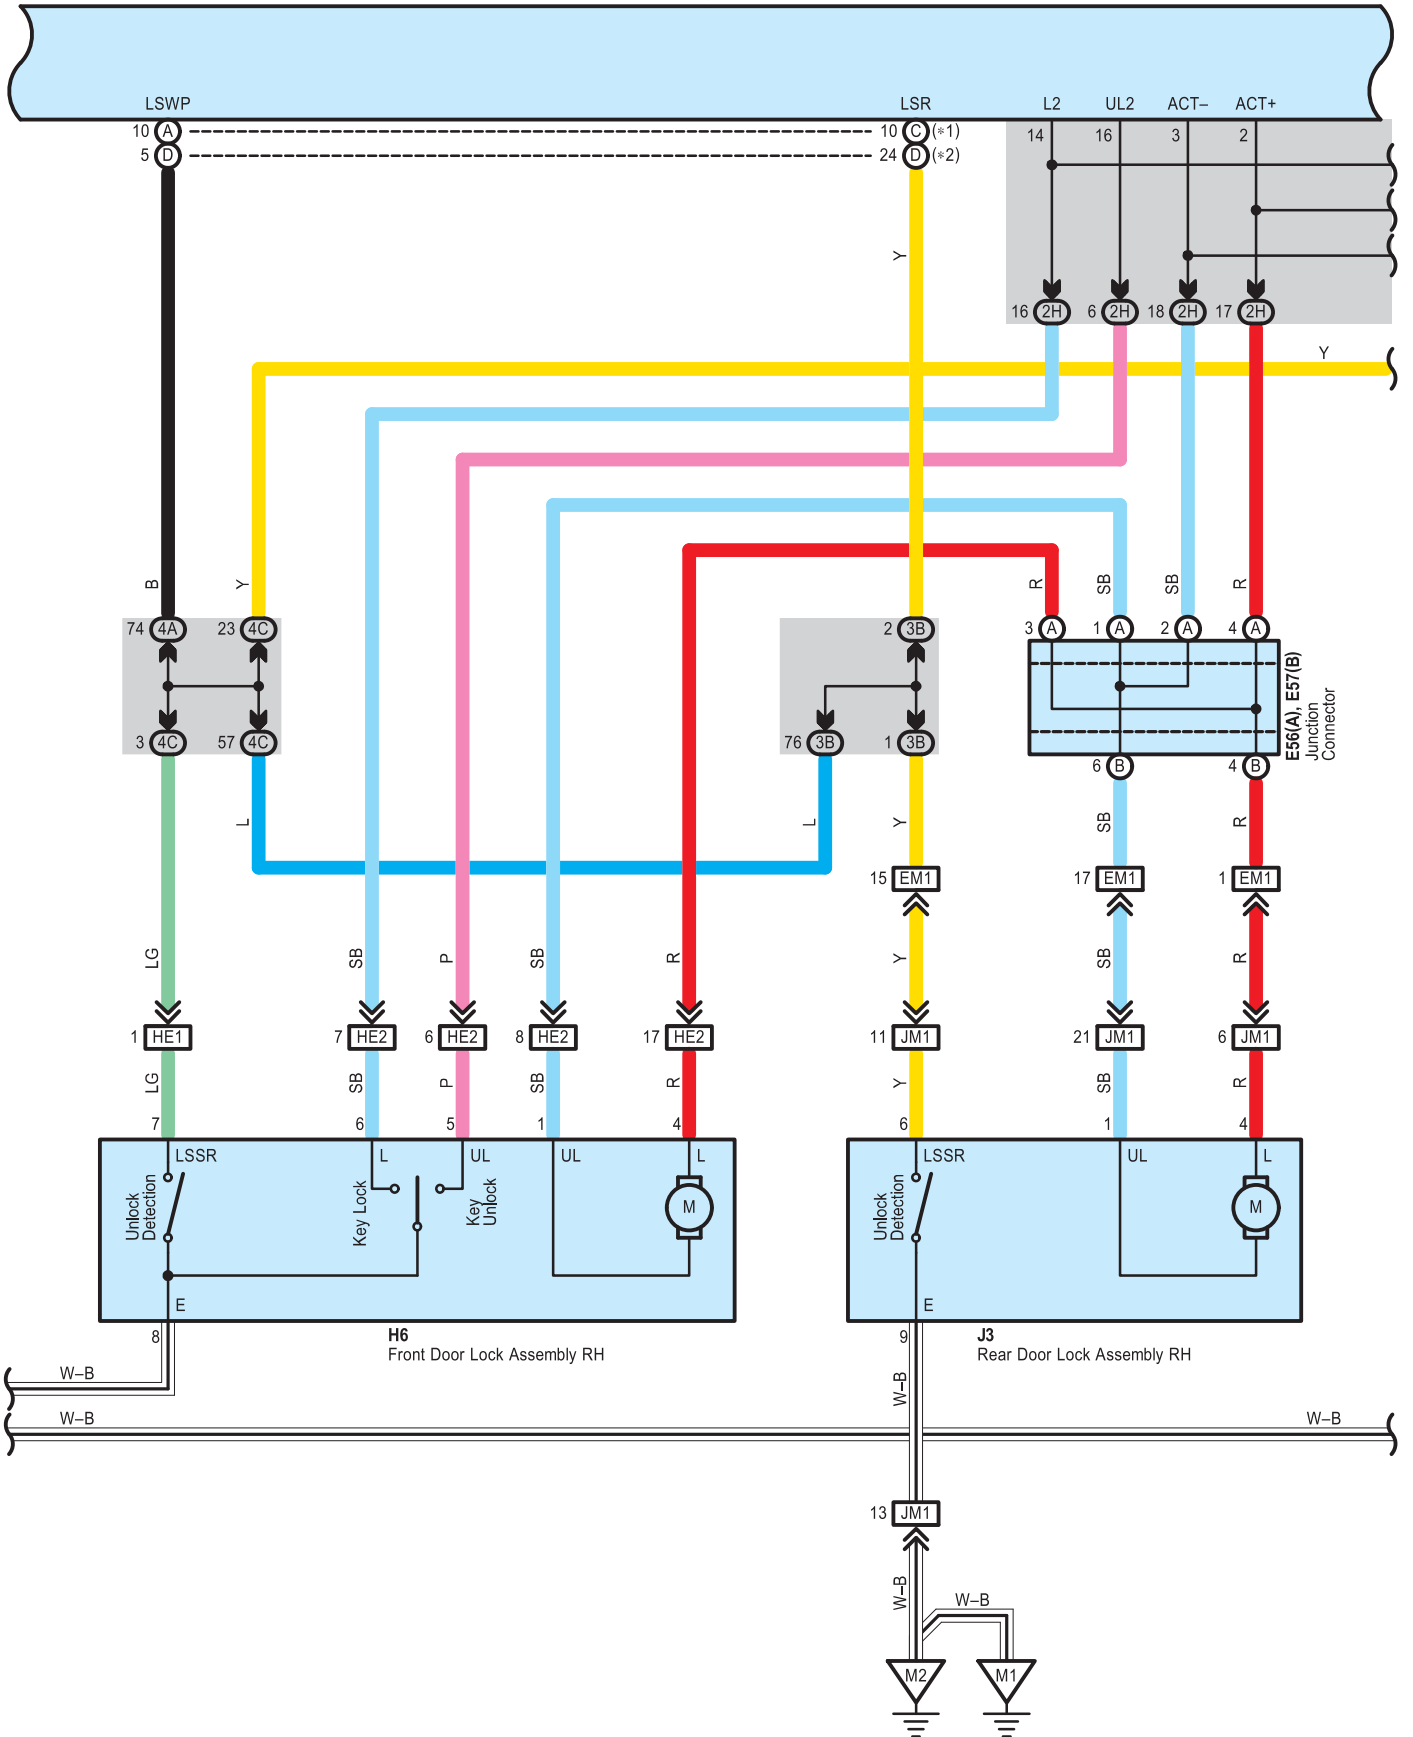

Door Lock Control <TMC Made>

Door Lock Control <TMC Made>

* 1 : w/ Smart Key System
 * 2 : w/o Smart Key System

E50(A), E51(B), E52(C), E61(D)
 Main Body ECU

Door Lock Control <TMC Made>

E50(A), E51(B), E52(C), E61(D)
Main Body ECU

Door Lock Control <TMC Made>

- * 1 : w/ Smart Key System
- * 2 : w/o Smart Key System

E50(A), E51(B), E52(C), E61(D)
Main Body ECU

* 1 : w/ Smart Key System
 * 2 : w/o Smart Key System

Door Lock Control <TMC Made>