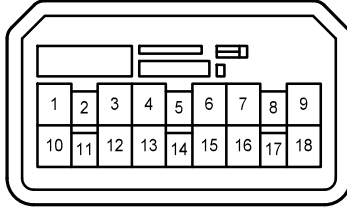

L 3

L 5

White

White