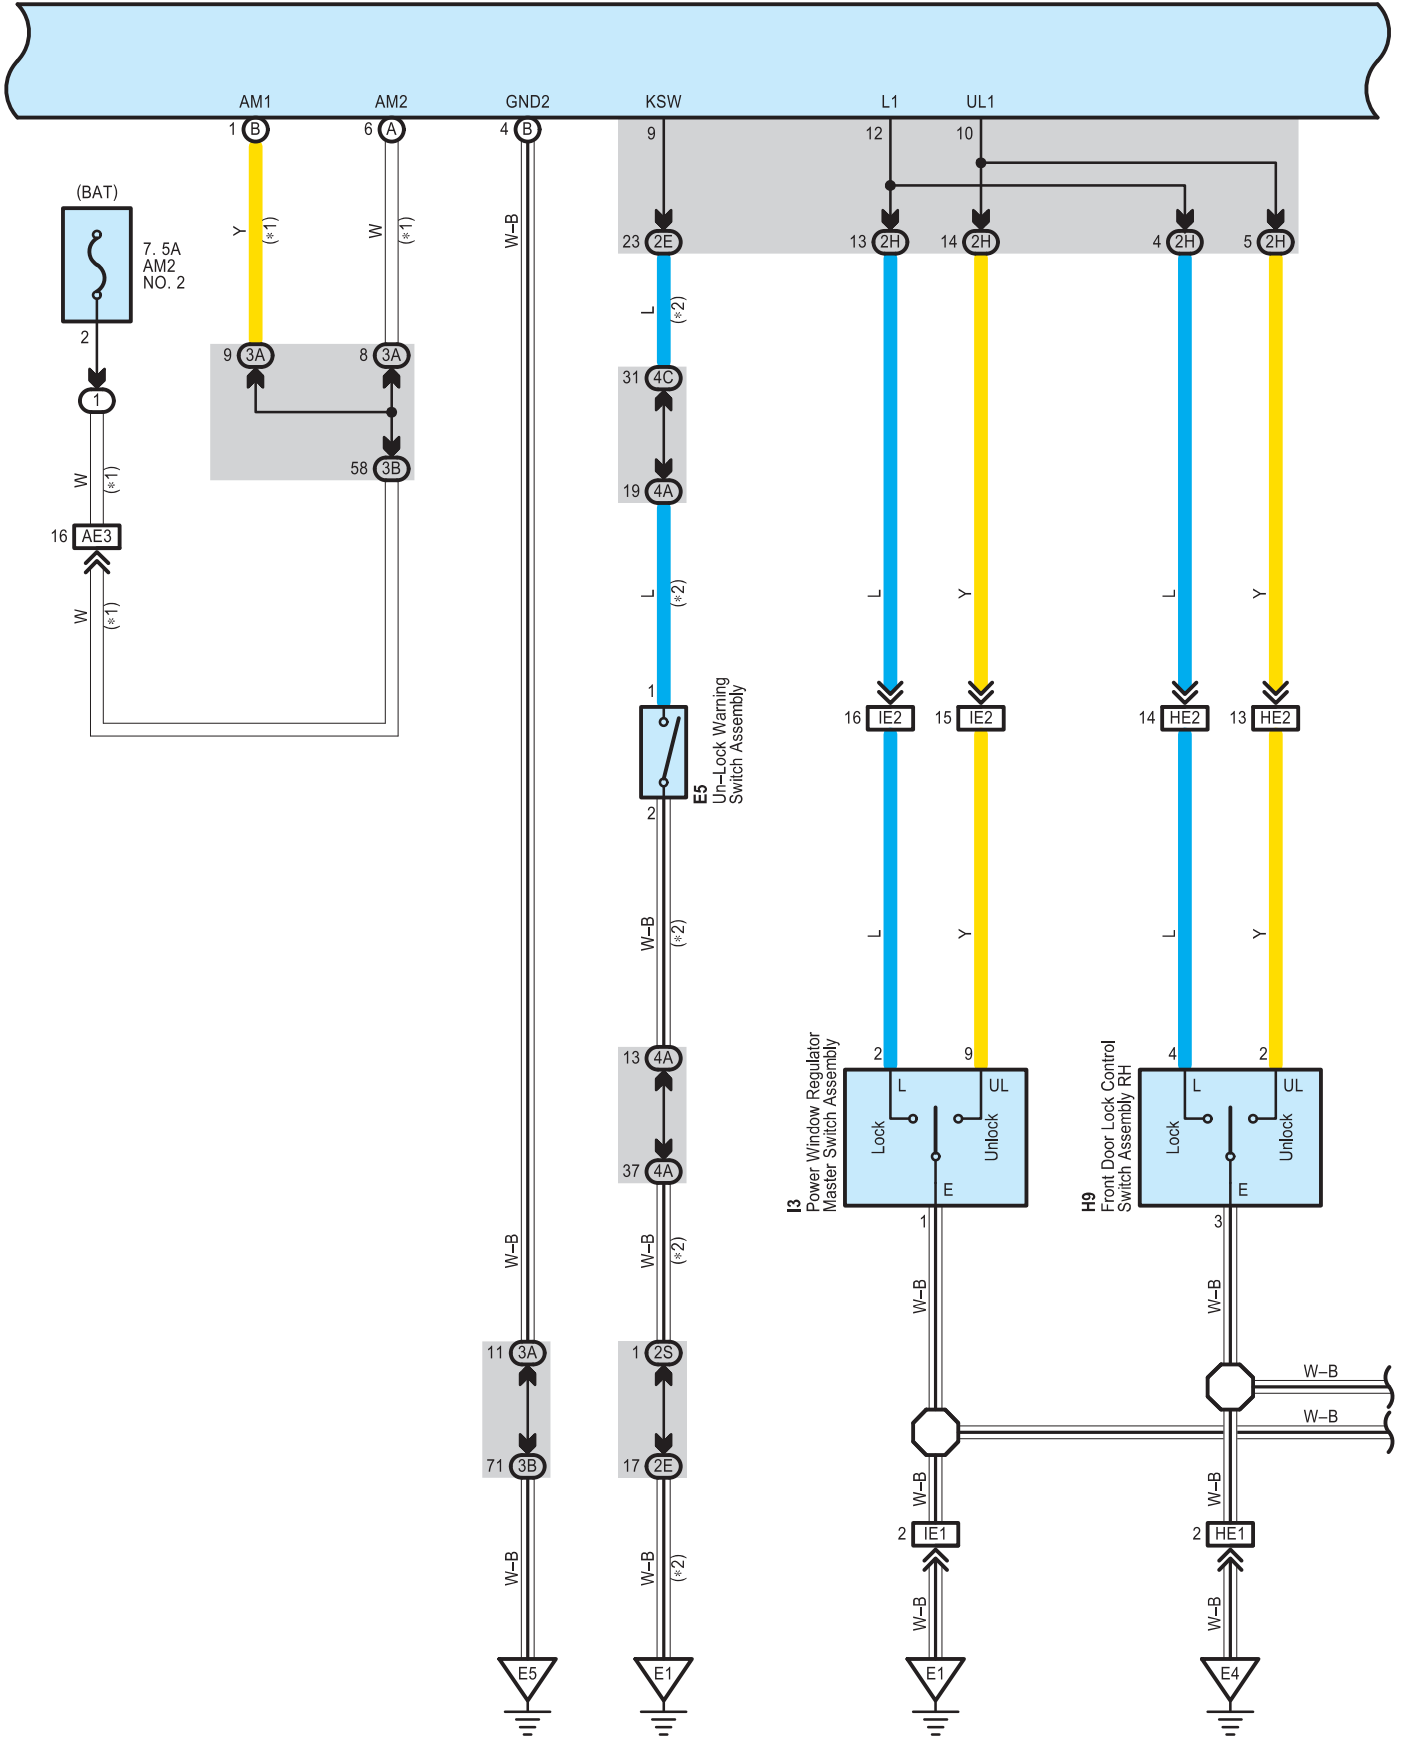

Door Lock Control <TMC Made>

Door Lock Control <TMC Made>

* 1 : w/ Smart Key System
 * 2 : w/o Smart Key System

E50(A), E51(B), E52(C), E61(D)
 Main Body ECU

Door Lock Control <TMC Made>

E50(A), E51(B), E52(C), E61(D)
Main Body ECU

Door Lock Control <TMC Made>

- * 1 : w/ Smart Key System
- * 2 : w/o Smart Key System

E50(A), E51(B), E52(C), E61(D)
Main Body ECU

* 1 : w/ Smart Key System
 * 2 : w/o Smart Key System

Door Lock Control <TMC Made>