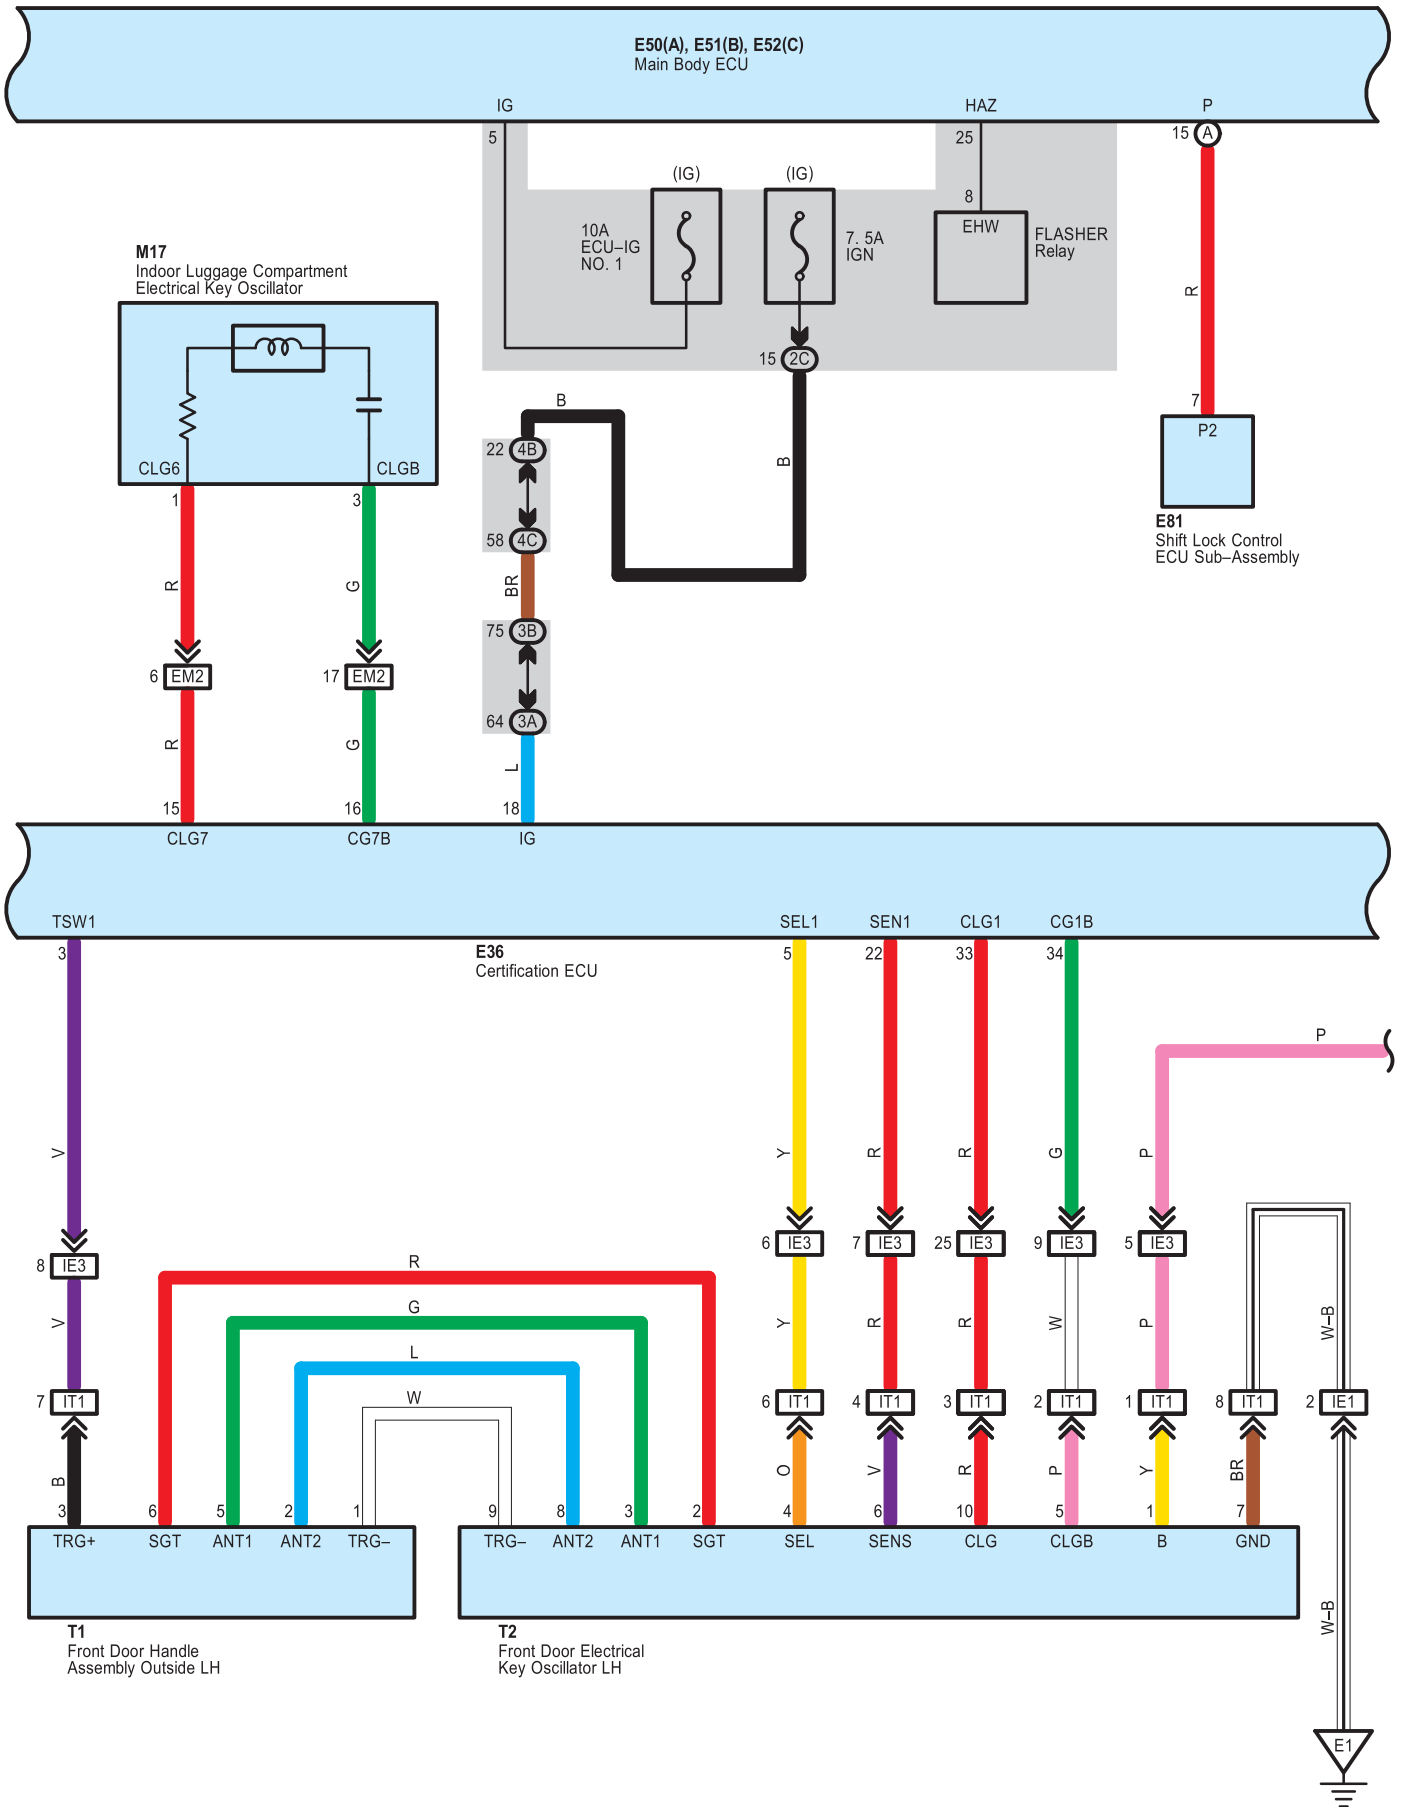

E50(A), E51(B), E52(C)
Main Body ECU

: There is no wire color information

B 88
Gray

E 11
White

E 22
White

E 36
White

E 37
White

E 38
Black