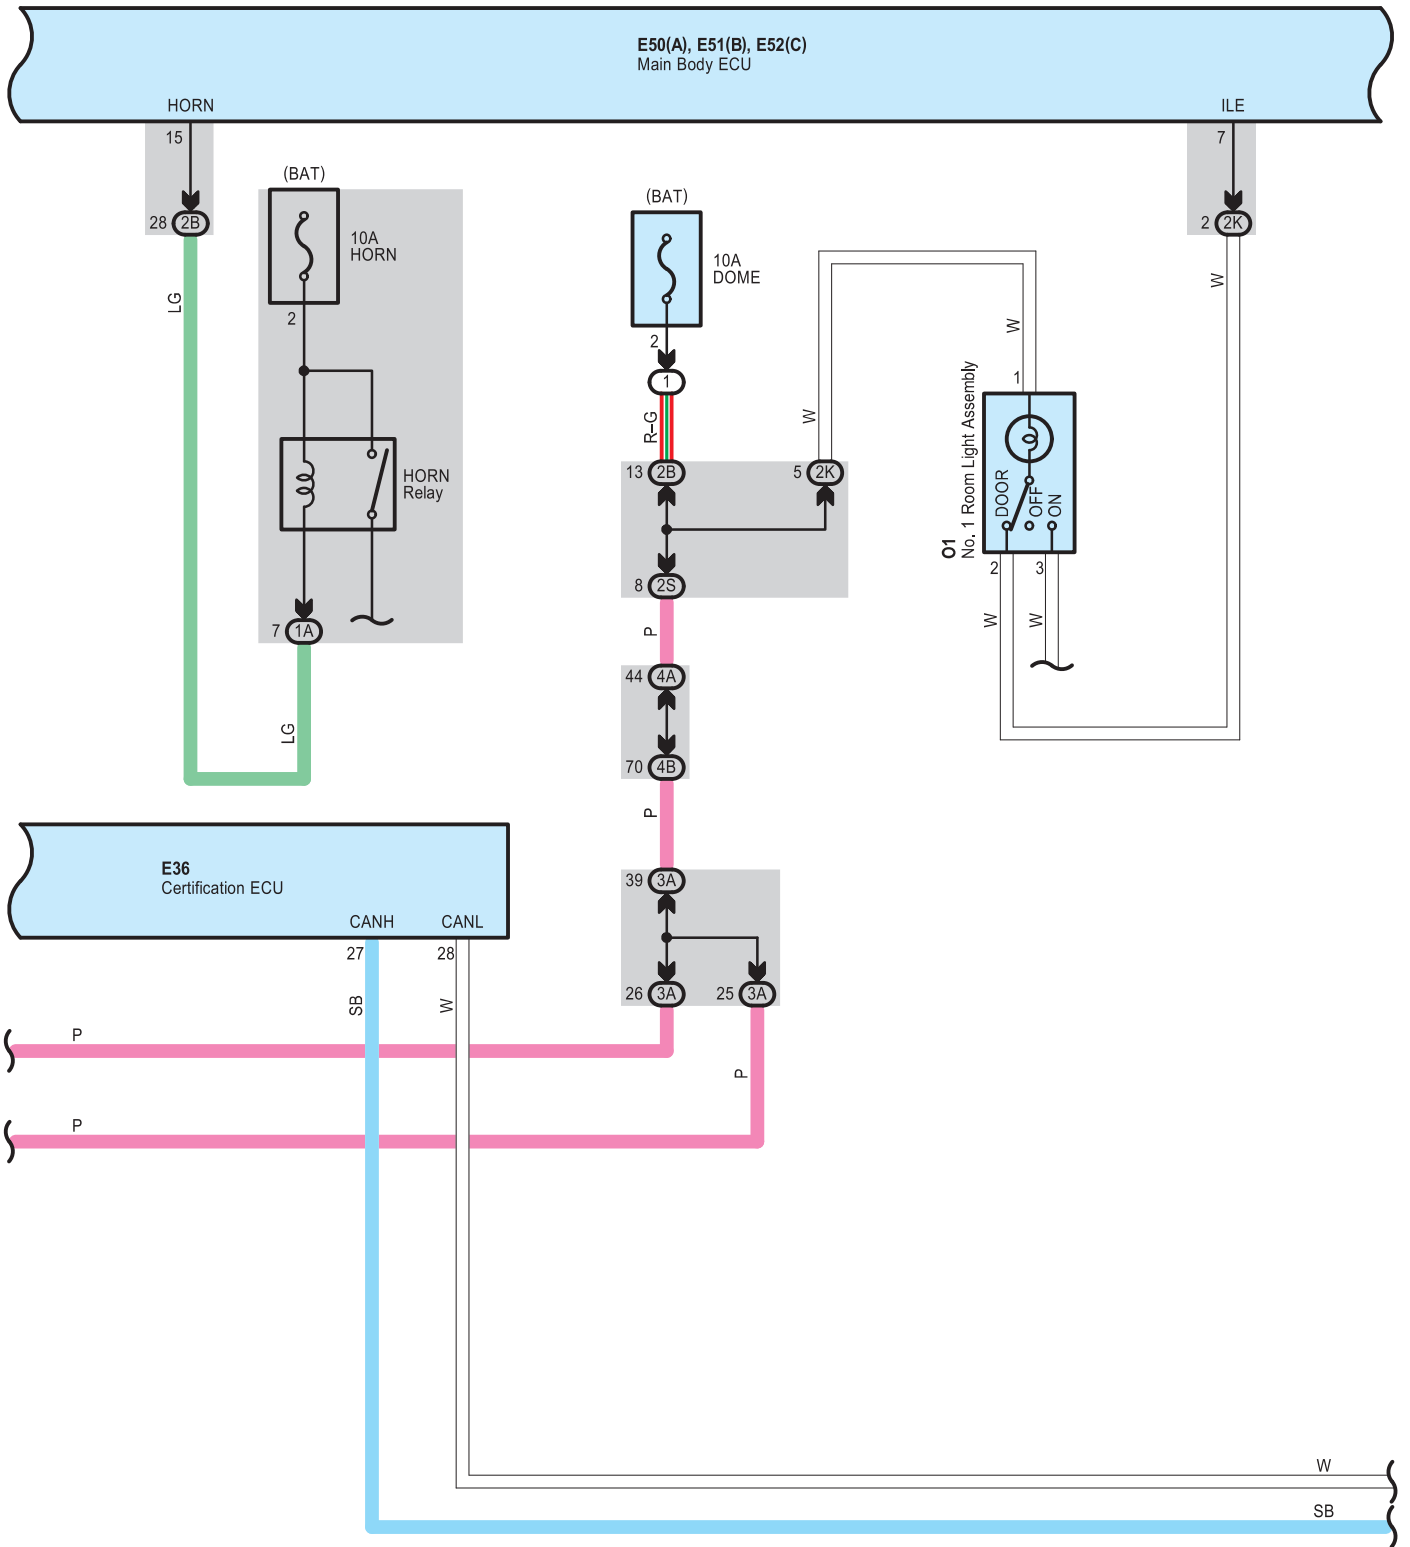

E50(A), E51(B), E52(C)
Main Body ECU

: There is no wire color information

B 88
Gray

E 11
White

E 22
White

E 36
White

E 37
White

E 38
Black