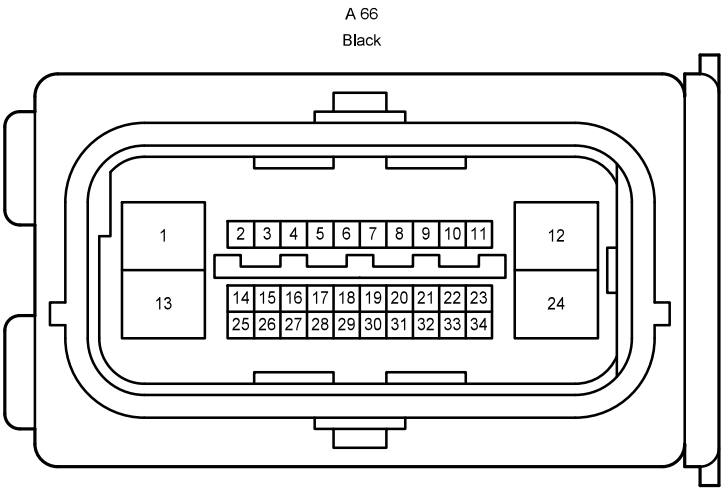

E50(A), E51(B), E52(C)
Main Body ECU

: There is no wire color information

B 88
Gray

E 11
White

E 22
White

E 36
White

E 37
White

E 38
Black