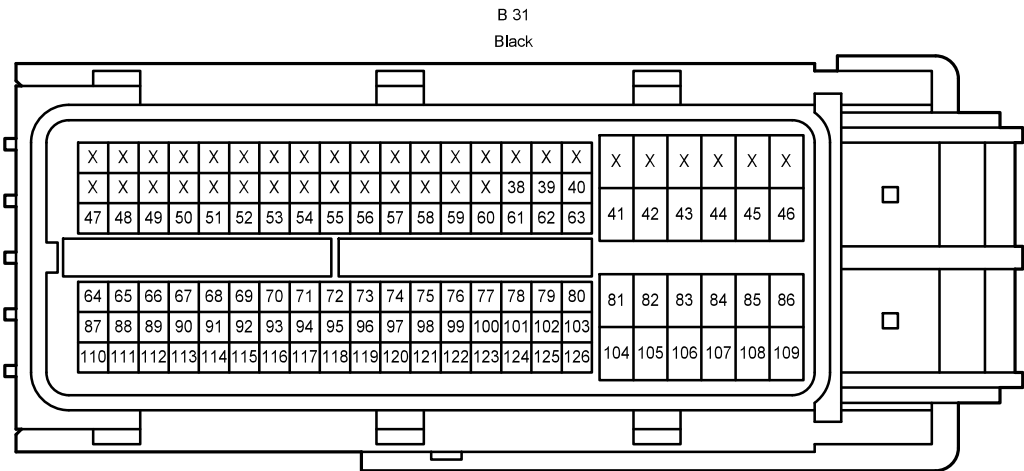

E50(A), E51(B), E52(C)
Main Body ECU

: There is no wire color information

B 88
Gray

E 11
White

E 22
White

E 36
White

E 37
White

E 38
Black