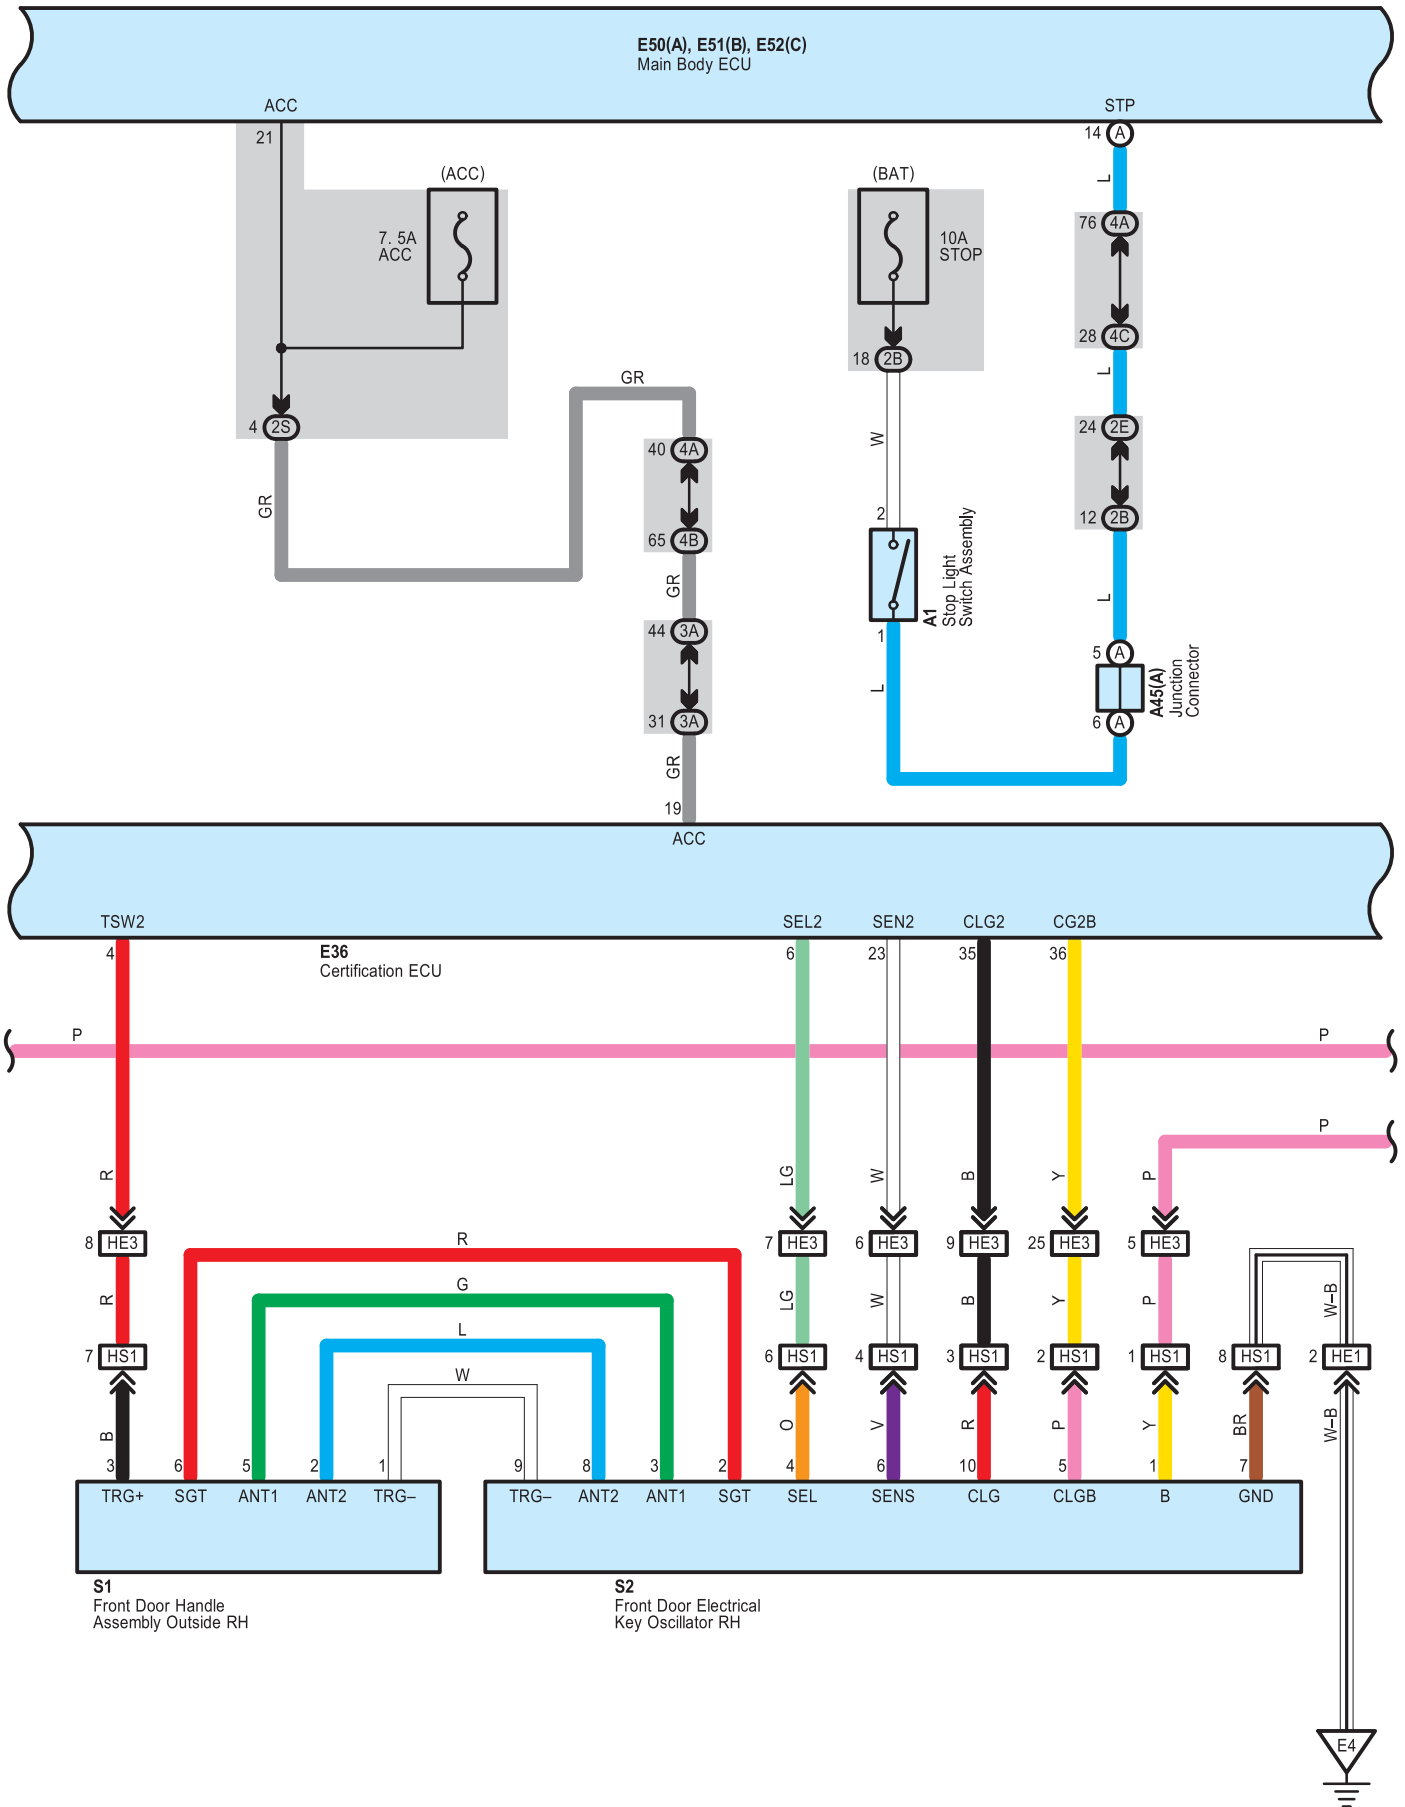

E50(A), E51(B), E52(C)
Main Body ECU

: There is no wire color information

B 88
Gray

E 11
White

E 22
White

E 36
White

E 37
White

E 38
Black