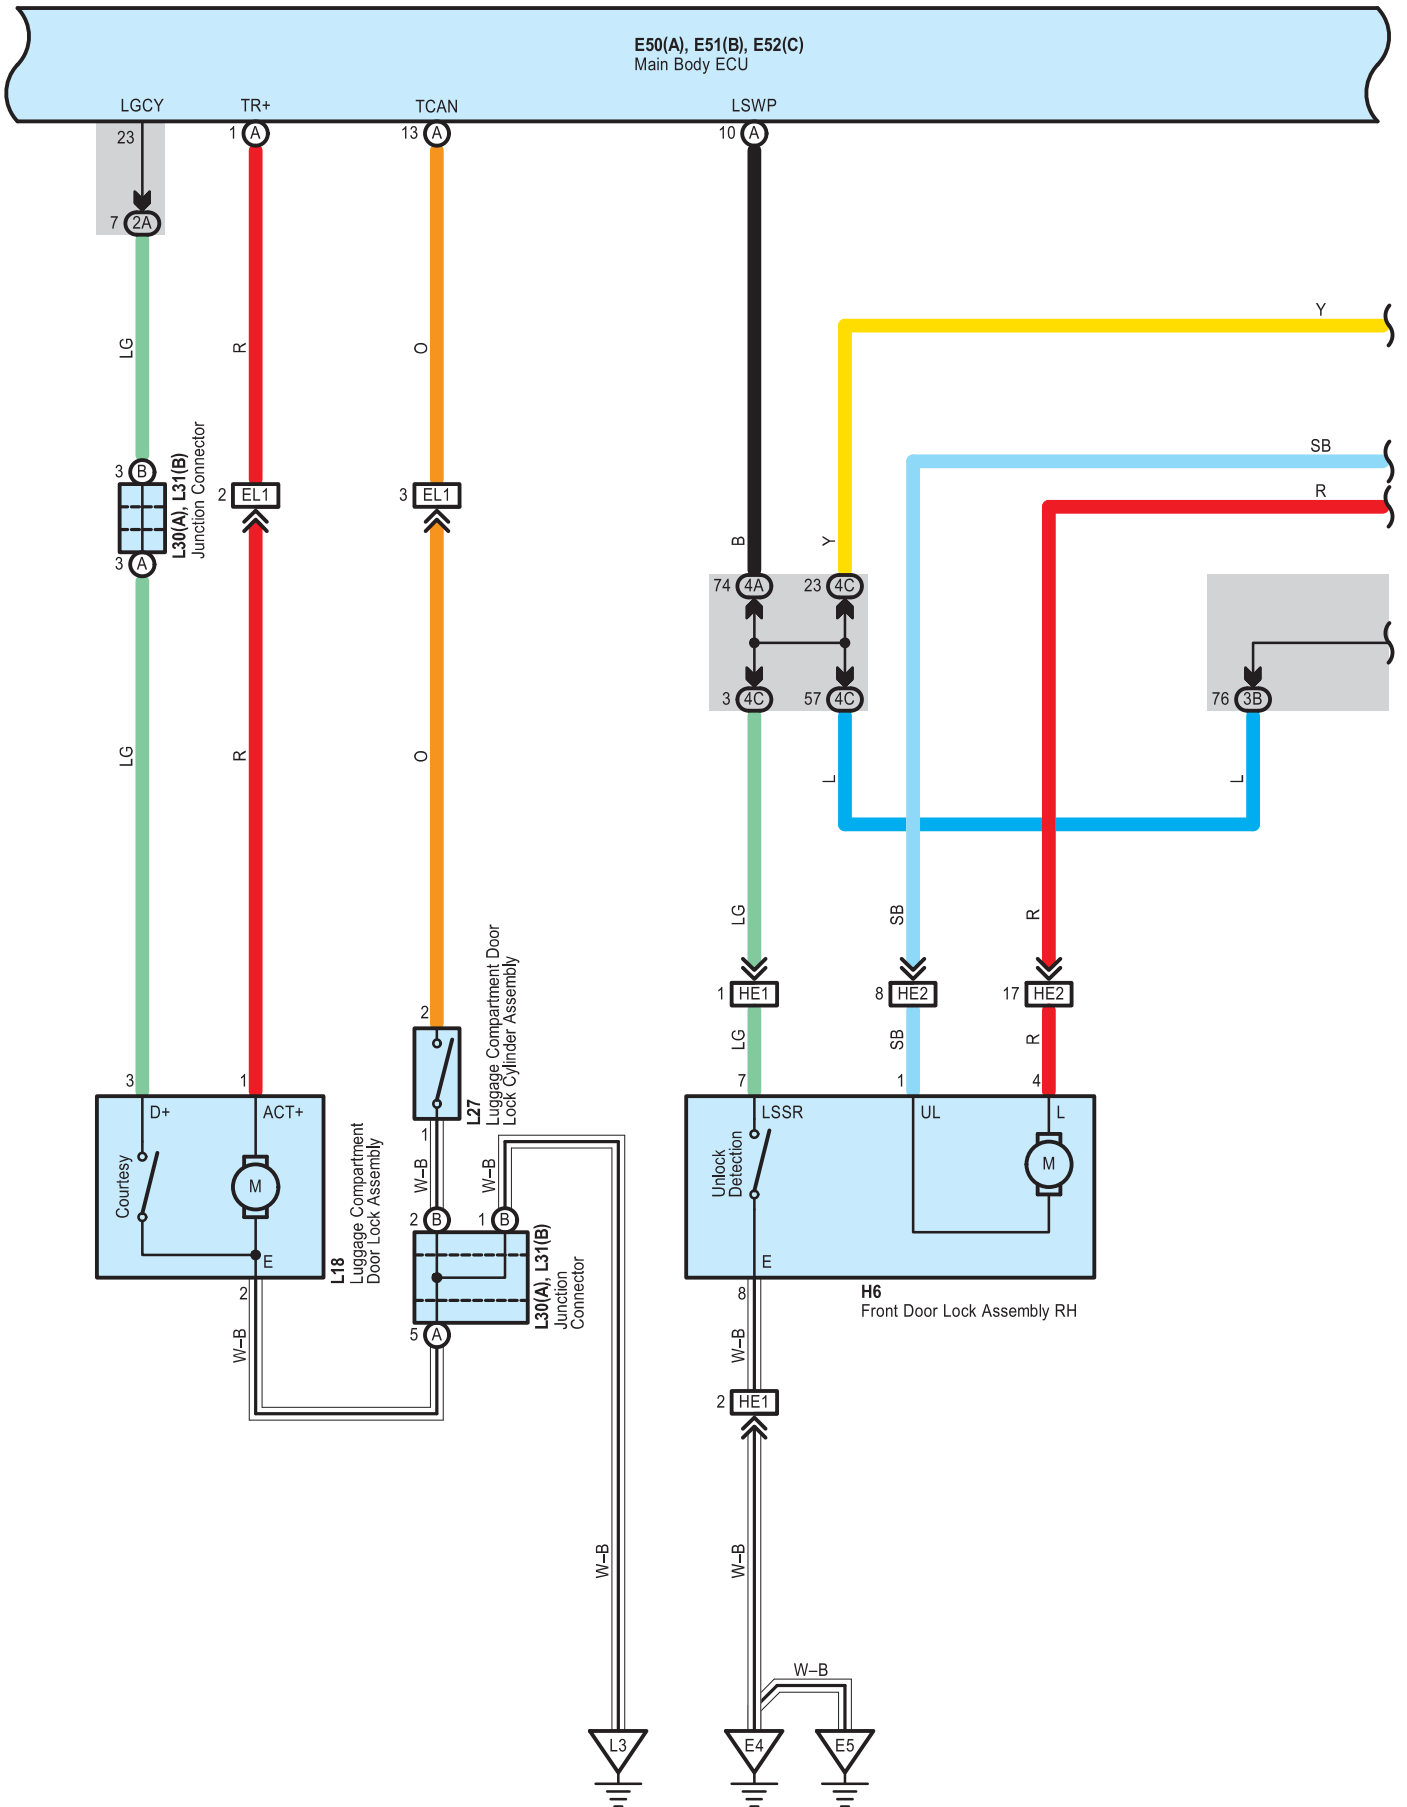

E50(A), E51(B), E52(C)
Main Body ECU

: There is no wire color information

B 88
Gray

E 11
White

E 22
White

E 36
White

E 37
White

E 38
Black