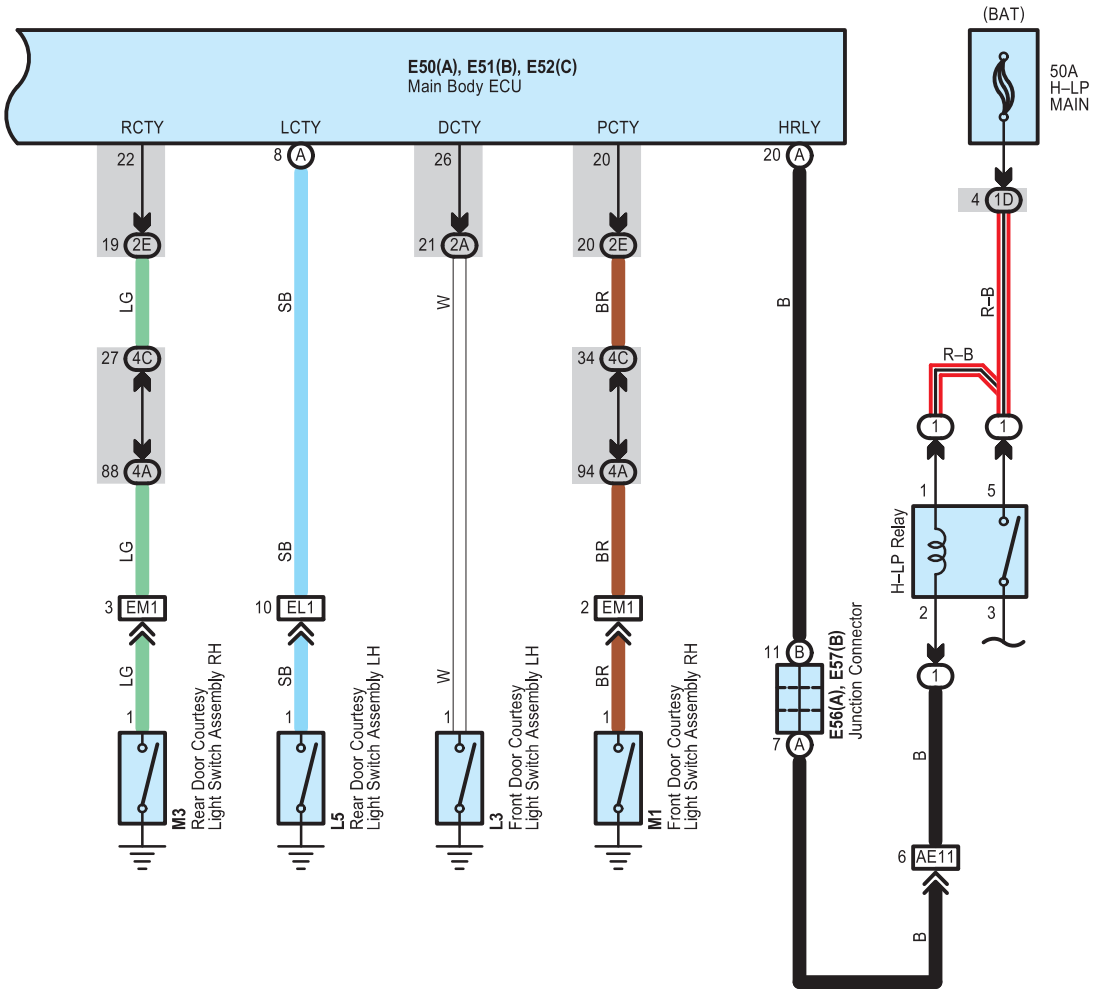

E50(A), E51(B), E52(C)
Main Body ECU

: There is no wire color information

B 88
Gray

E 11
White

E 22
White

E 36
White

E 37
White

E 38
Black