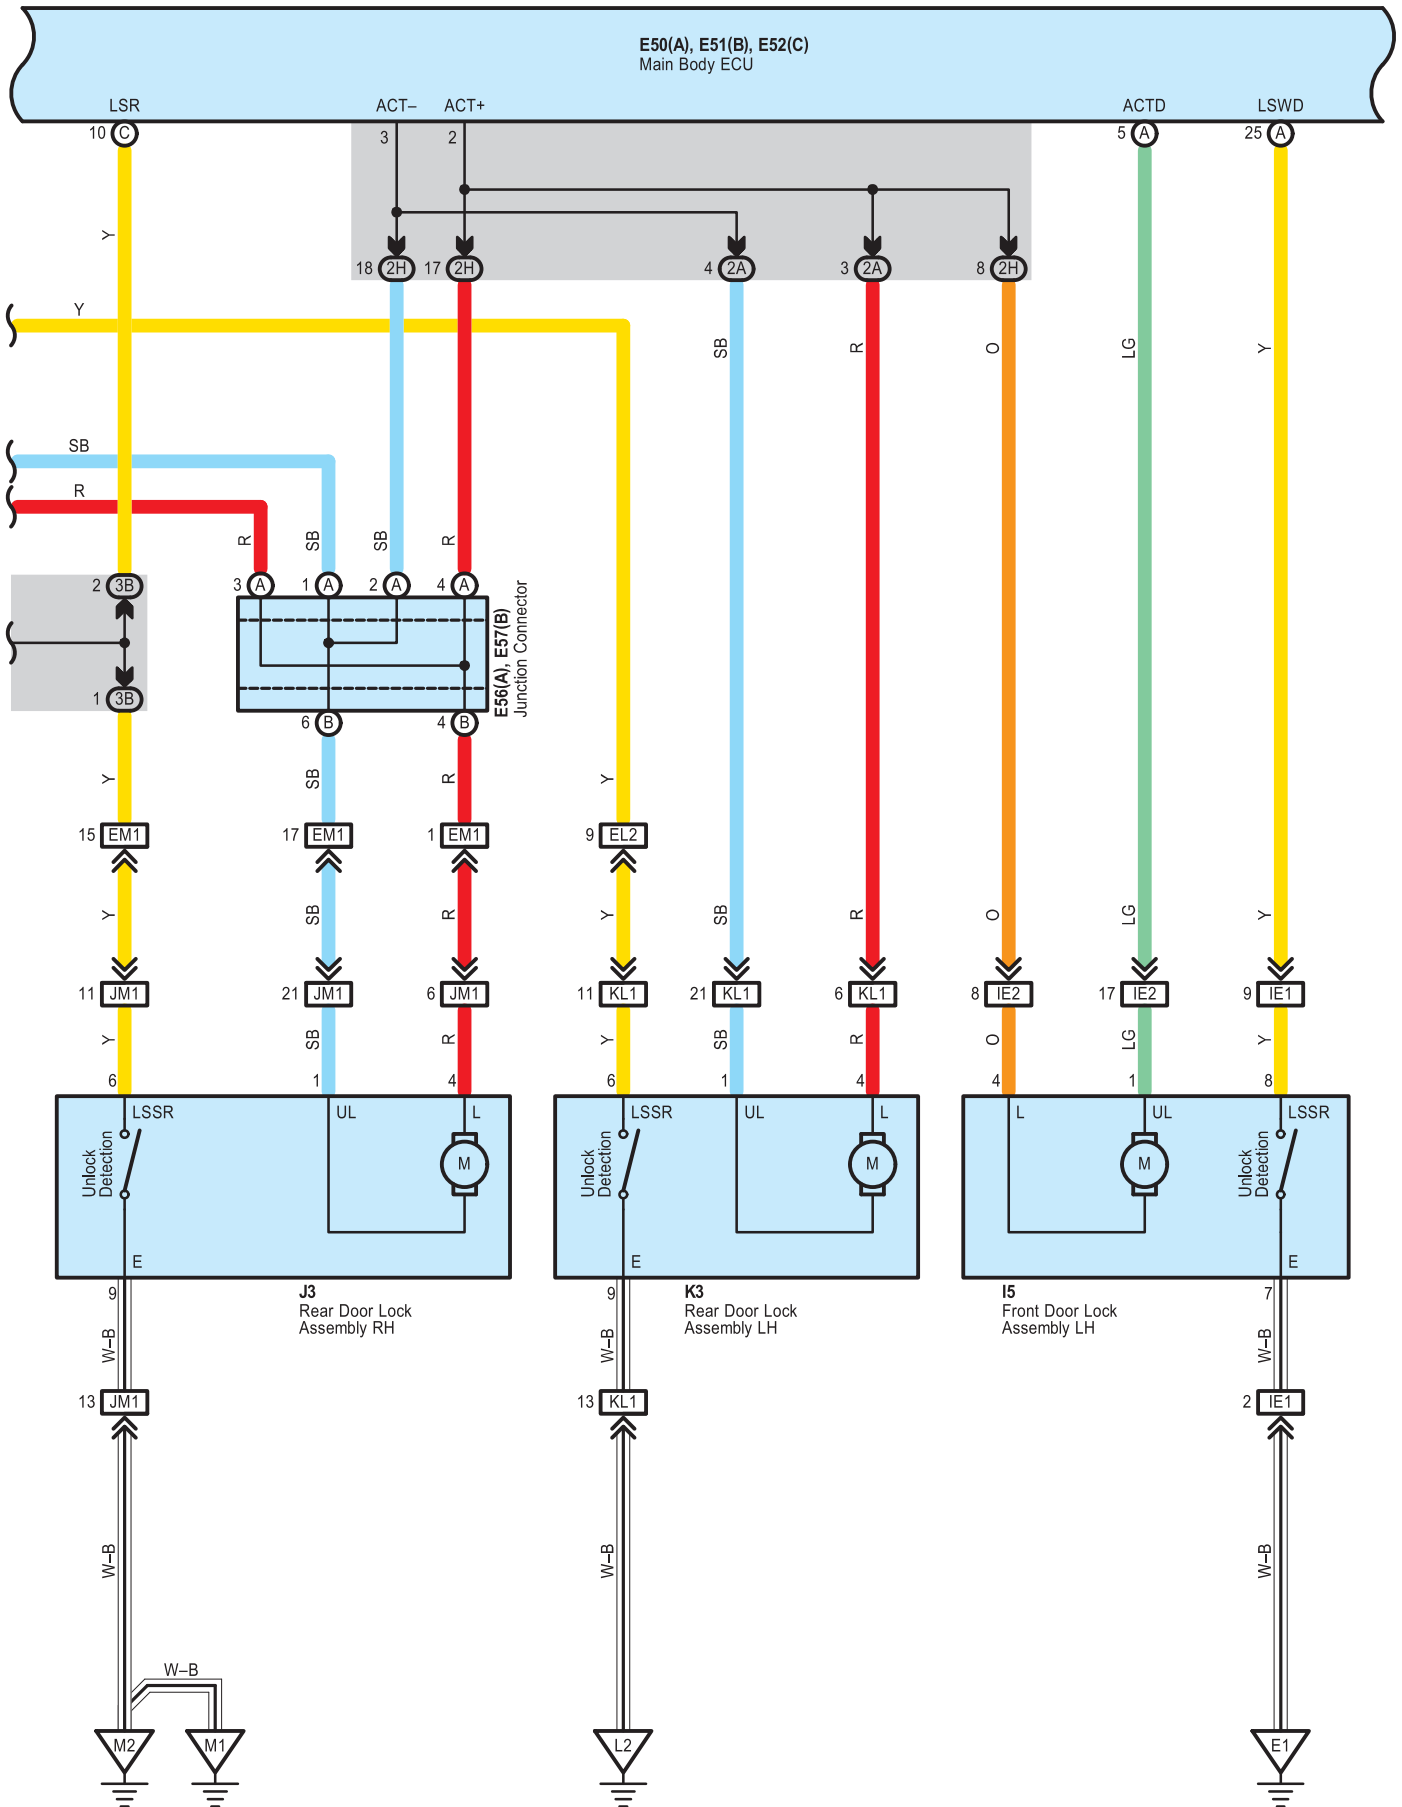

E50(A), E51(B), E52(C)
Main Body ECU

: There is no wire color information

B 88
Gray

E 11
White

E 22
White

E 36
White

E 37
White

E 38
Black