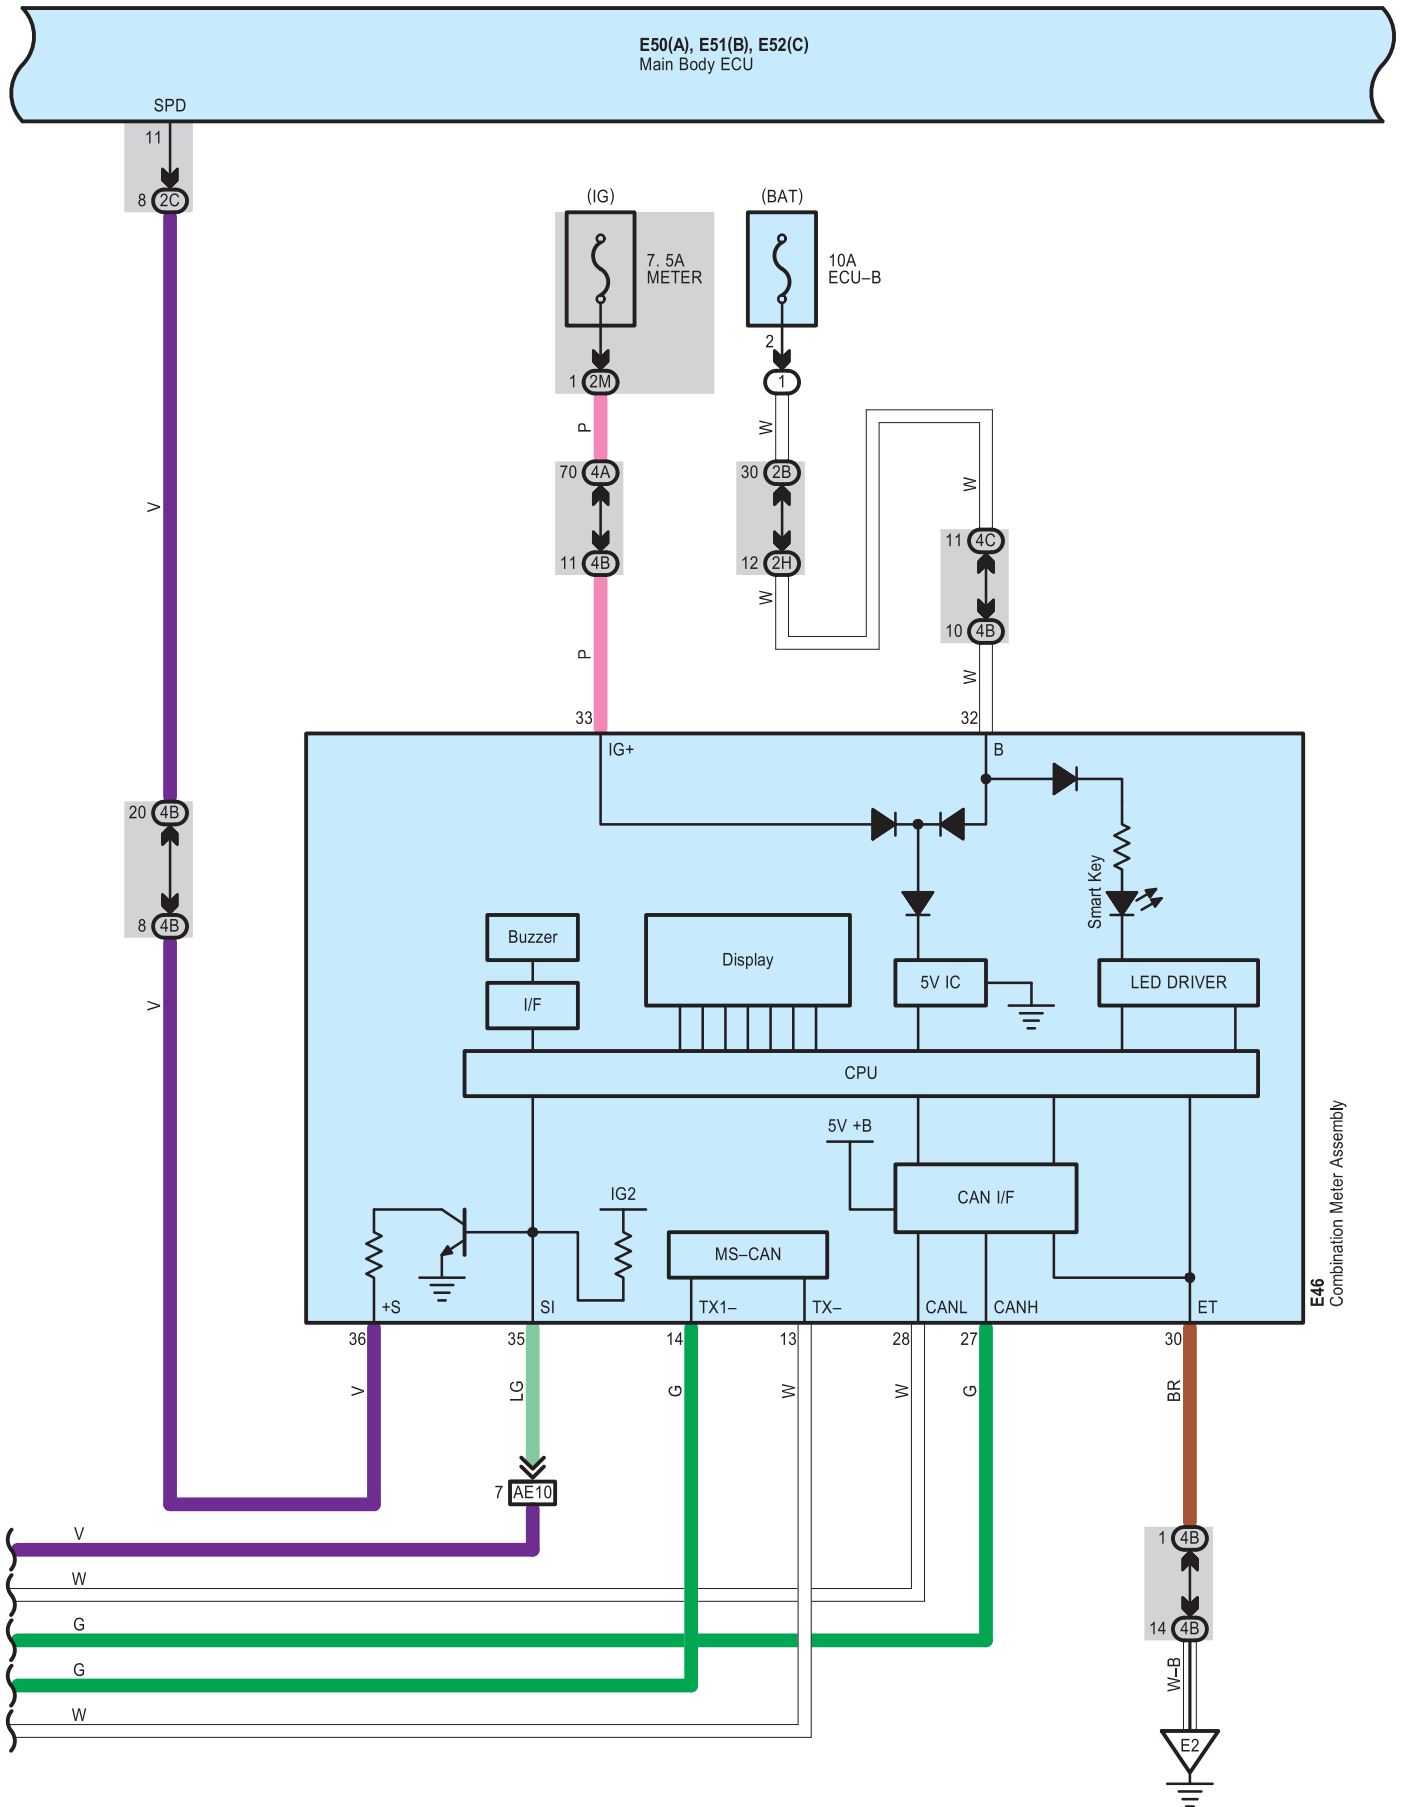

E50(A), E51(B), E52(C)
Main Body ECU

: There is no wire color information

B 88
Gray

E 11
White

E 22
White

E 36
White

E 37
White

E 38
Black