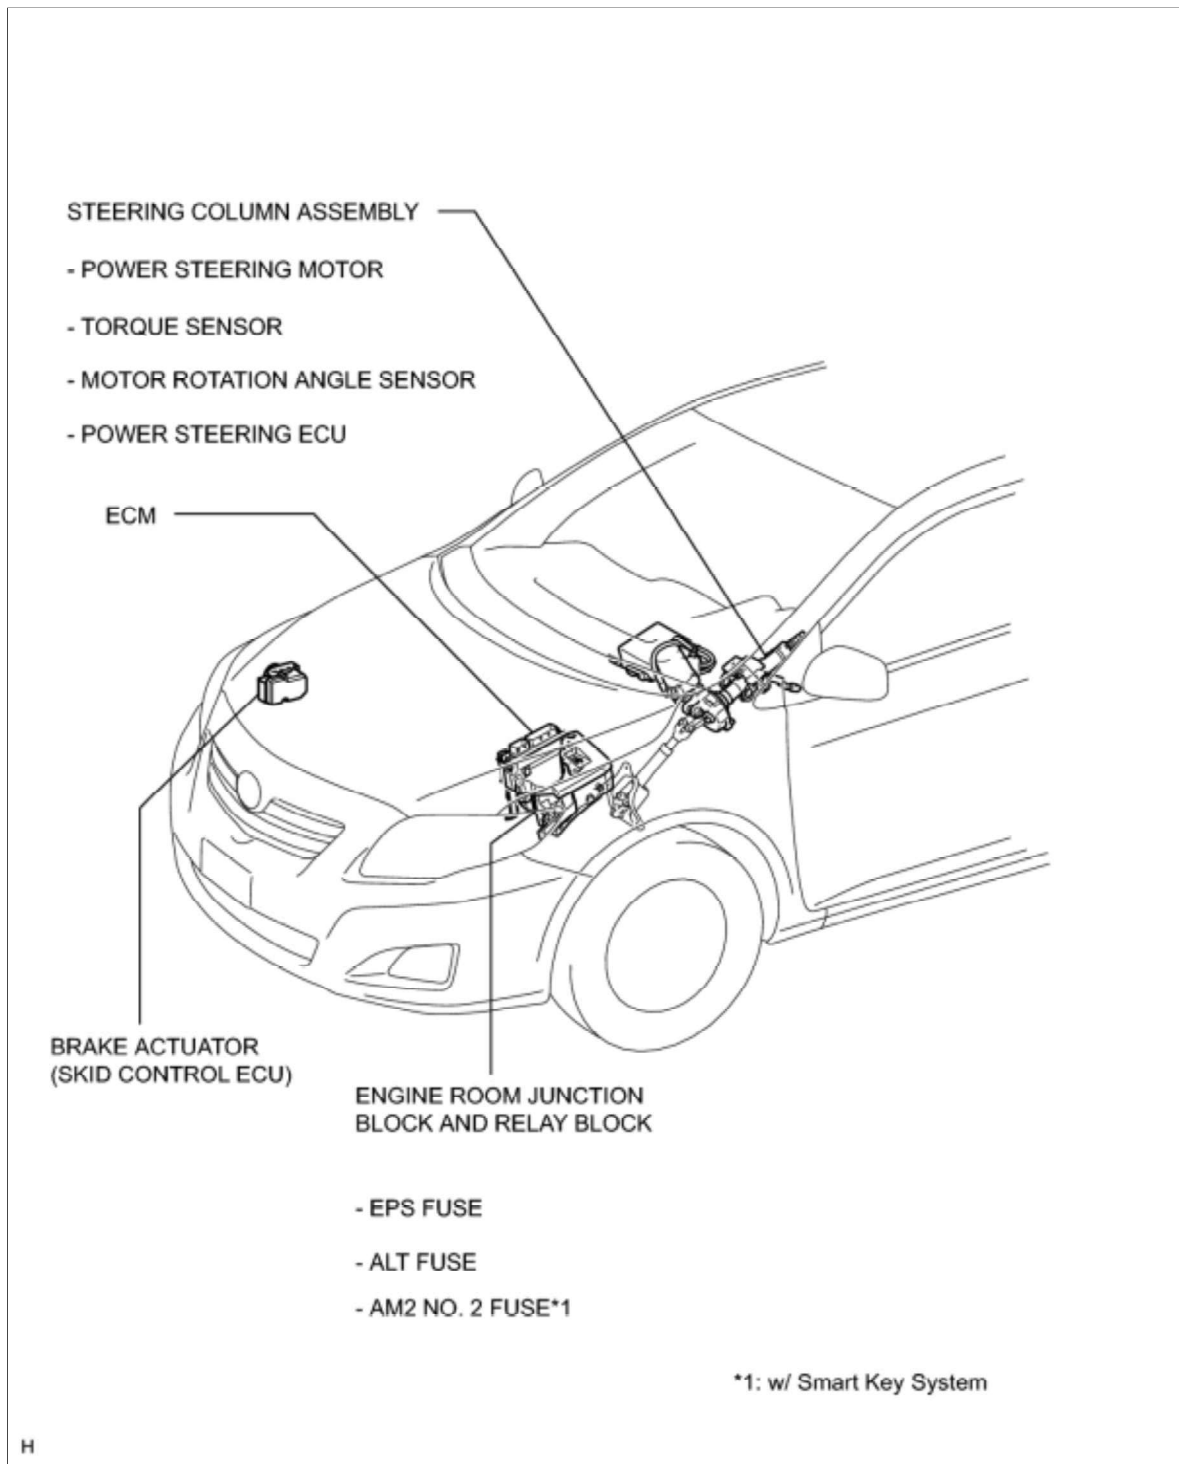

ILLUSTRATION