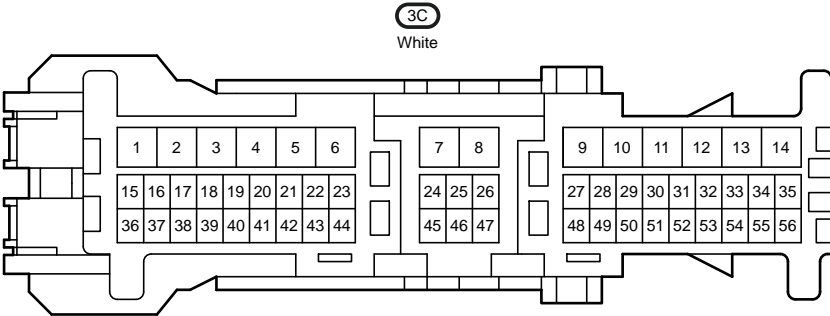

- * 1 : w/ Passenger Airbag
- * 2 : Before Jul. 2017 Production
- * 3 : From Jul. 2017 Production
- * 4 : 2NZ-FE, 1ZR-FE
- * 5 : *2 2ZR-FE
- * 6 : *3 2ZR-FE M/T w/o VSC
- * 7 : *3 2ZR-FE M/T w/ VSC

SRS

AE2
White

90980-12743

90980-12742

AE4
Yellow

90980-12989

90980-12988

AE5
Yellow

90980-12989