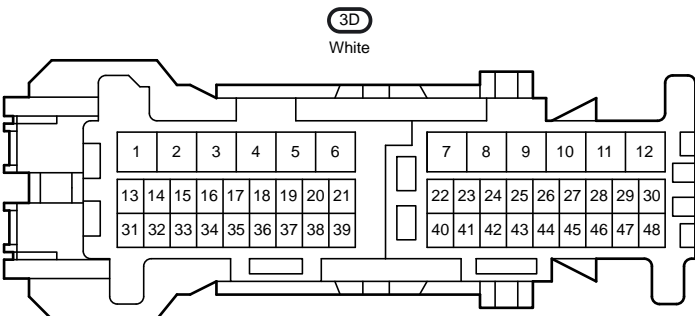

- * 1 : w/ Passenger Airbag
- * 2 : Before Jul. 2017 Production
- * 3 : From Jul. 2017 Production
- * 4 : 2NZ-FE, 1ZR-FE
- * 5 : *2 2ZR-FE
- * 6 : *3 2ZR-FE M/T w/o VSC
- * 7 : *3 2ZR-FE M/T w/ VSC

SRS

AE2
White

90980-12743

90980-12742

AE4
Yellow

90980-12989

90980-12988

AE5
Yellow

90980-12989