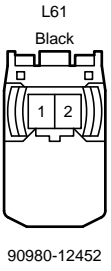

- * 1 : w/ Passenger Airbag
- * 2 : Before Jul. 2017 Production
- * 3 : From Jul. 2017 Production
- * 4 : 2NZ-FE, 1ZR-FE
- * 5 : *2 2ZR-FE
- * 6 : *3 2ZR-FE M/T w/o VSC
- * 7 : *3 2ZR-FE M/T w/ VSC

SRS

AE2
White

90980-12743

90980-12742

AE4
Yellow

90980-12989

90980-12988

AE5
Yellow

90980-12989