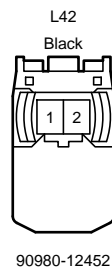

- * 1 : w/ Passenger Airbag
- * 2 : Before Jul. 2017 Production
- * 3 : From Jul. 2017 Production
- * 4 : 2NZ-FE, 1ZR-FE
- * 5 : *2 2ZR-FE
- * 6 : *3 2ZR-FE M/T w/o VSC
- * 7 : *3 2ZR-FE M/T w/ VSC

SRS

AE2
White

90980-12743

90980-12742

AE4
Yellow

90980-12989

90980-12988

AE5
Yellow

90980-12989