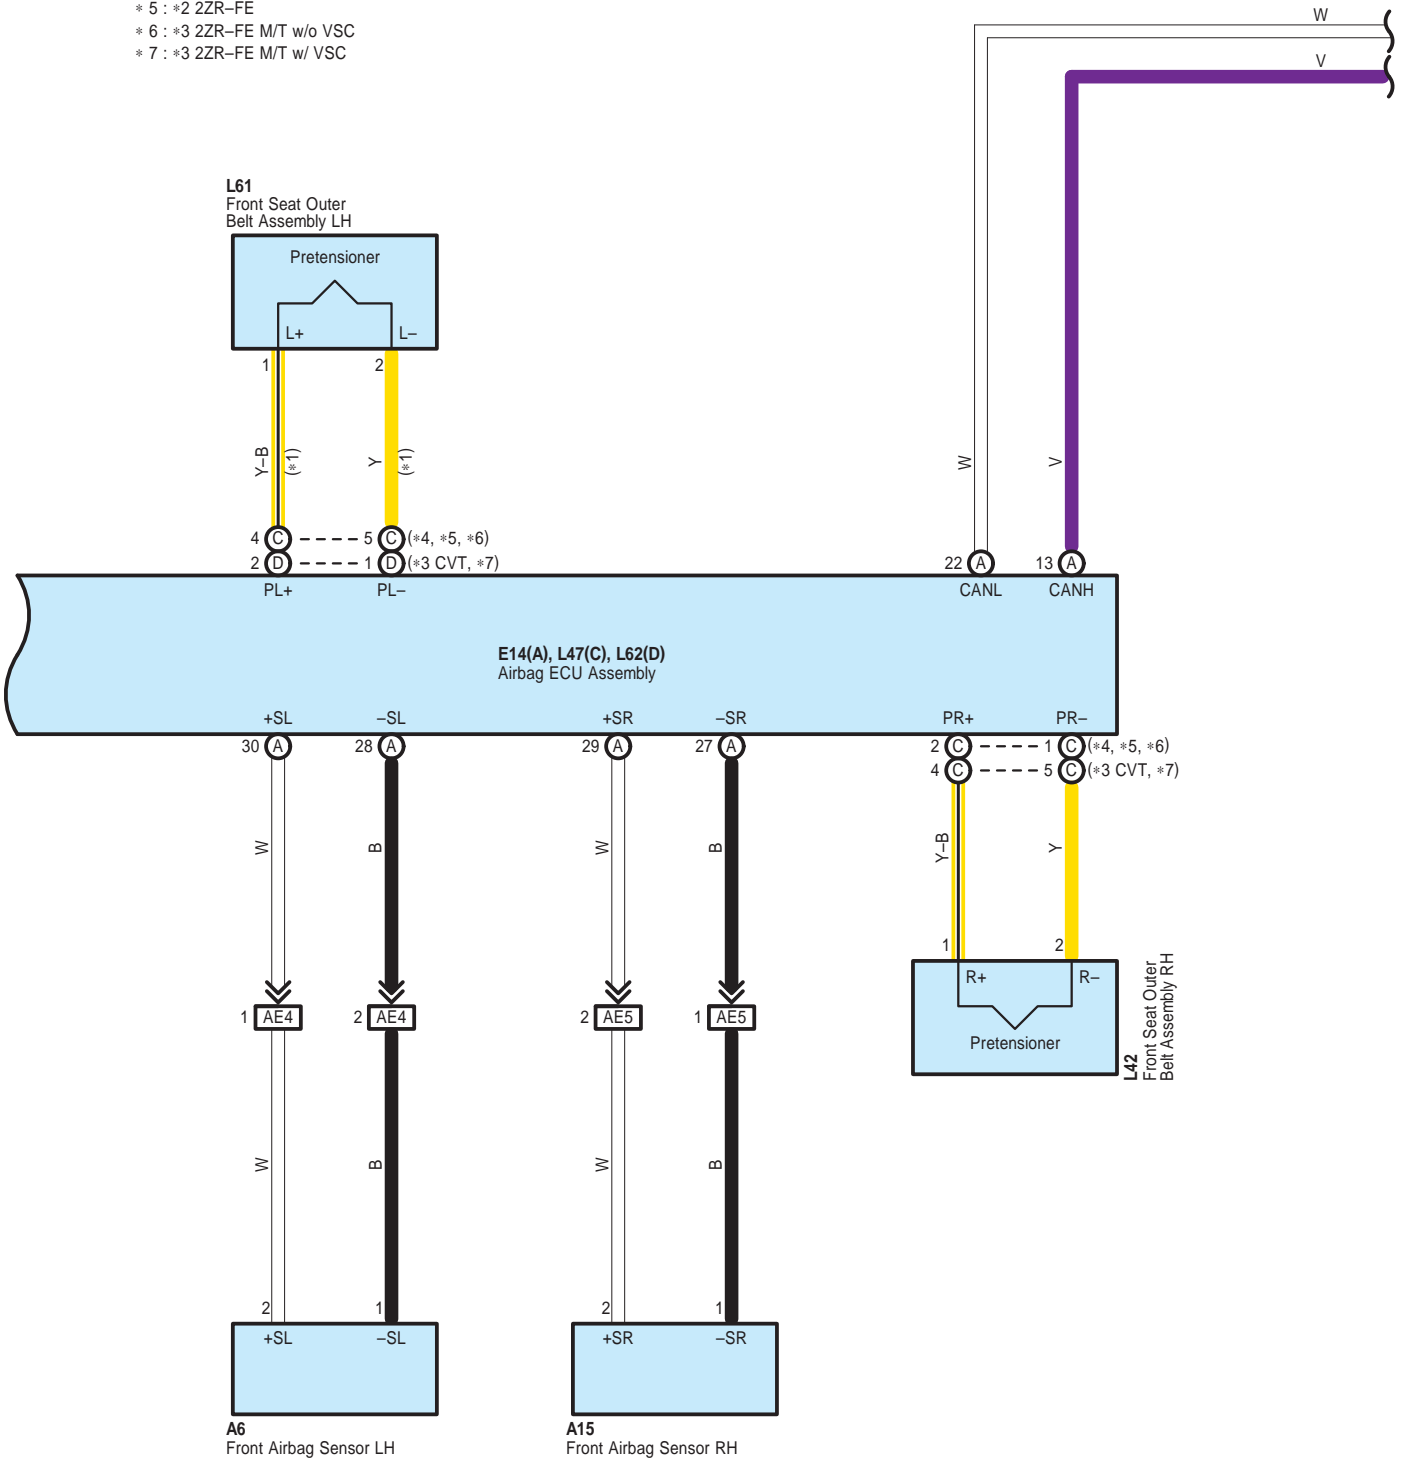

- * 1 : w/ Passenger Airbag
- * 2 : Before Jul. 2017 Production
- * 3 : From Jul. 2017 Production
- * 4 : 2NZ-FE, 1ZR-FE
- * 5 : *2 2ZR-FE
- * 6 : *3 2ZR-FE M/T w/o VSC
- * 7 : *3 2ZR-FE M/T w/ VSC

SRS

AE2
White

90980-12743

90980-12742

AE4
Yellow

90980-12989

90980-12988

AE5
Yellow

90980-12989

90980-12988

Ek1
Yellow

90980-11886

90980-11992