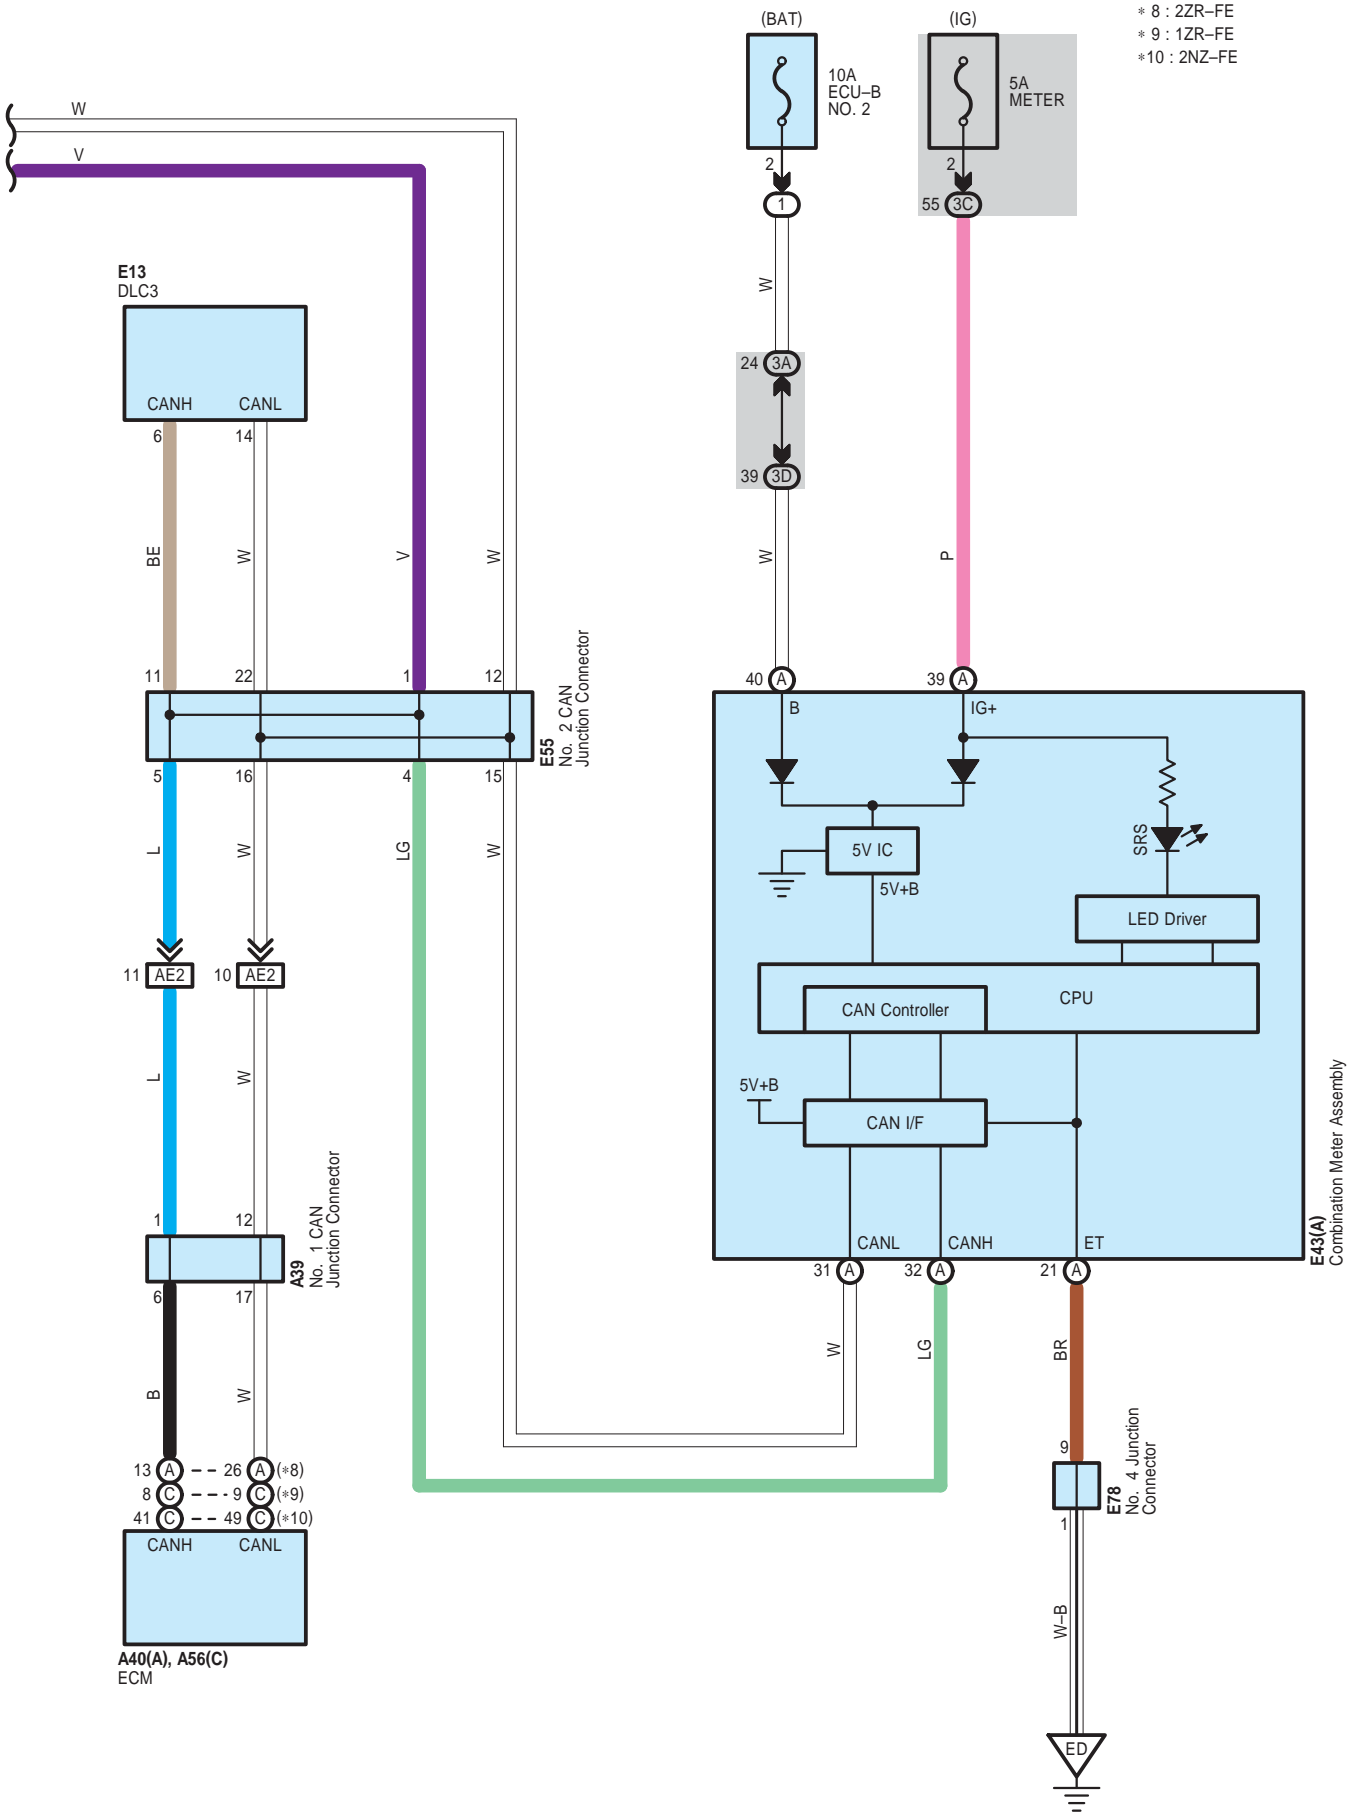

- * 1 : w/ Passenger Airbag
- * 2 : Before Jul. 2017 Production
- * 3 : From Jul. 2017 Production
- * 4 : 2NZ-FE, 1ZR-FE
- * 5 : *2 2ZR-FE
- * 6 : *3 2ZR-FE M/T w/o VSC
- * 7 : *3 2ZR-FE M/T w/ VSC

SRS

AE2
White

90980-12743

90980-12742

AE4
Yellow

90980-12989

90980-12988

AE5
Yellow

90980-12989

90980-12988

Ek1
Yellow

90980-11886

90980-11992