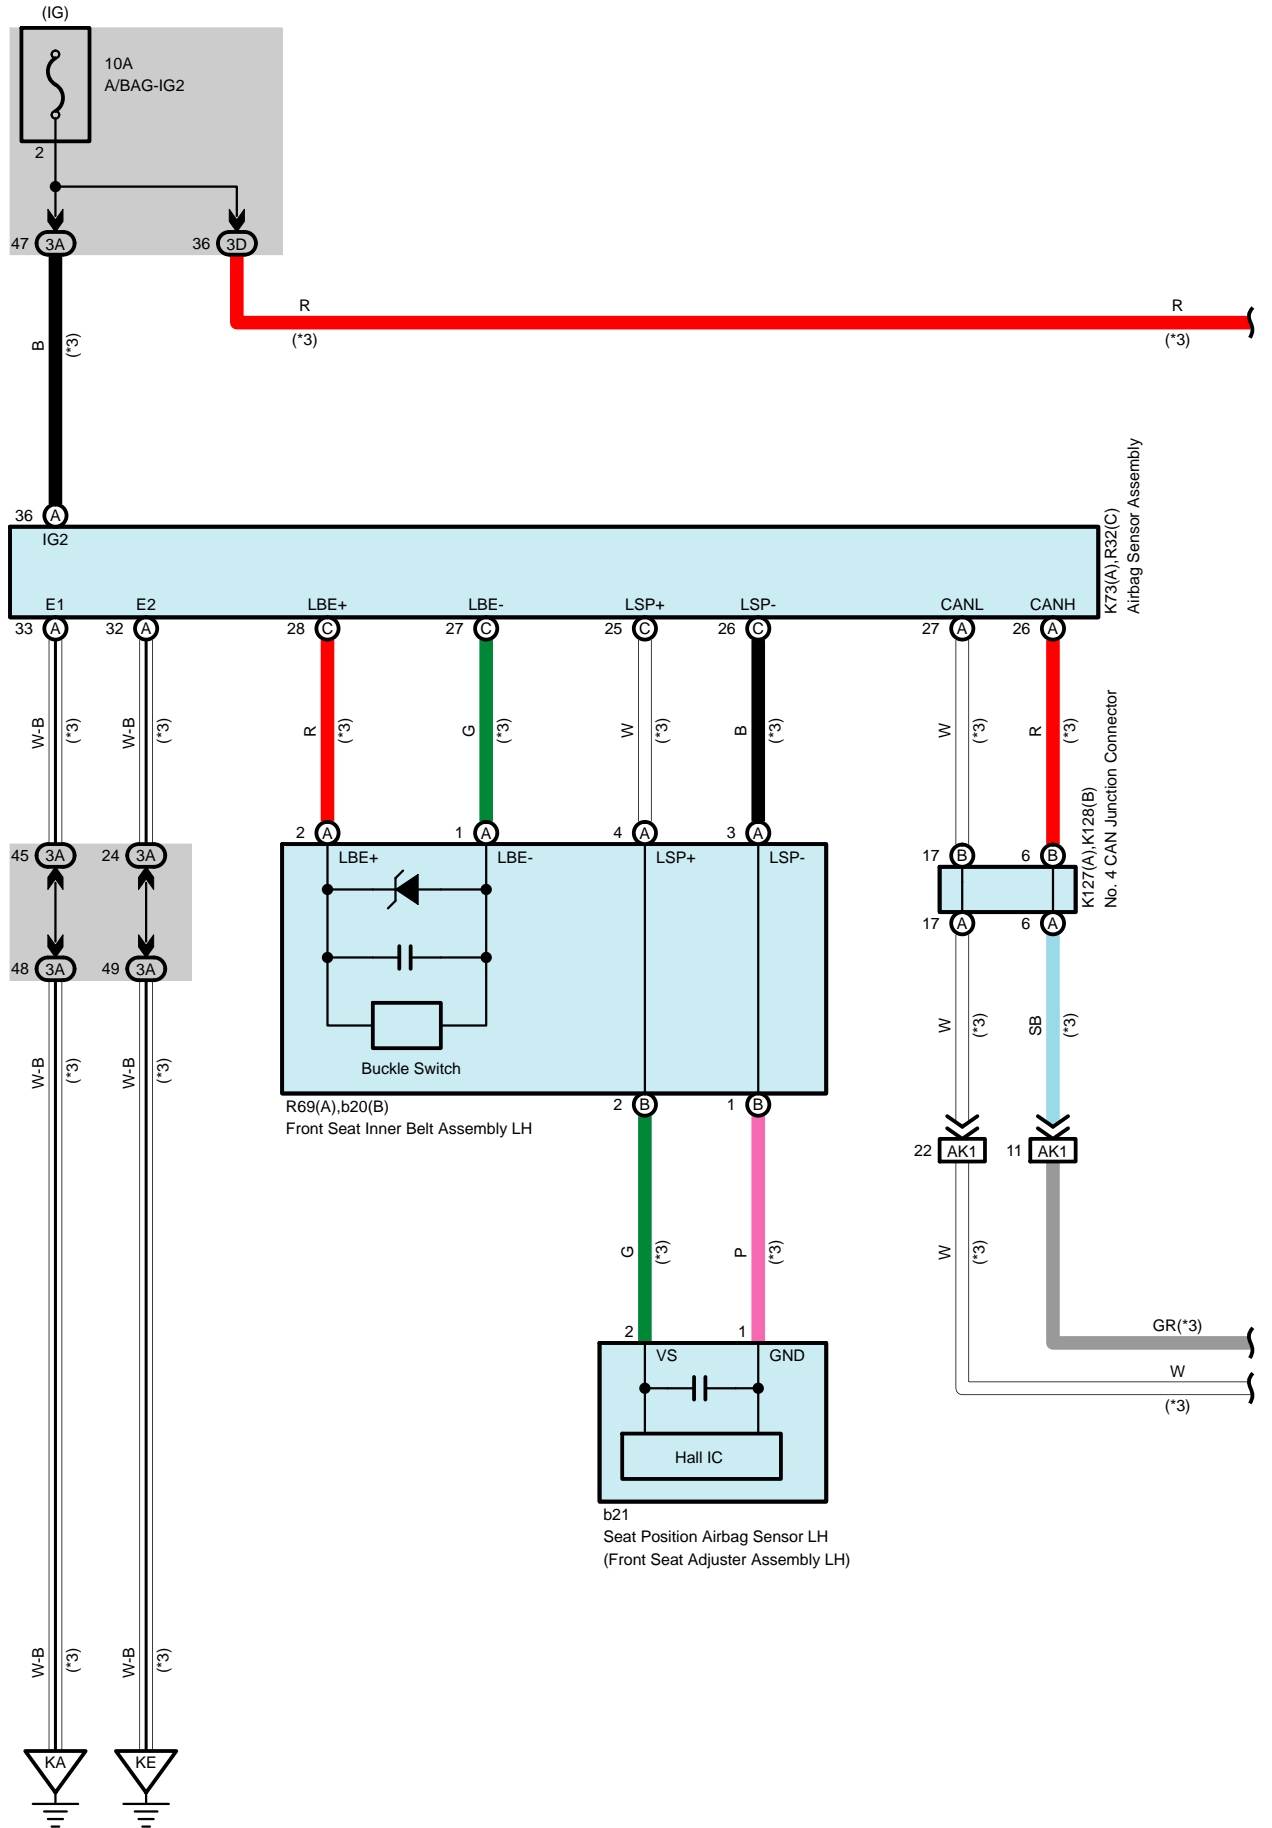

Seat Belt Warning

Seat Belt Warning

* 3 :Korea

Seat Belt Warning

Seat Belt Warning

Seat Belt Warning

Seat Belt Warning

* 6 :w/ Rear Passenger's Seat Belt Warning

Seat Belt Warning

Seat Belt Warning

K76
Black

90980-12912

K119
Gray

90980-12372

K120
Gray

90980-12372

K126
Blue

90980-12372

Seat Belt Warning

K127
White

90980-12372

K128
White

90980-12372

90980-10871