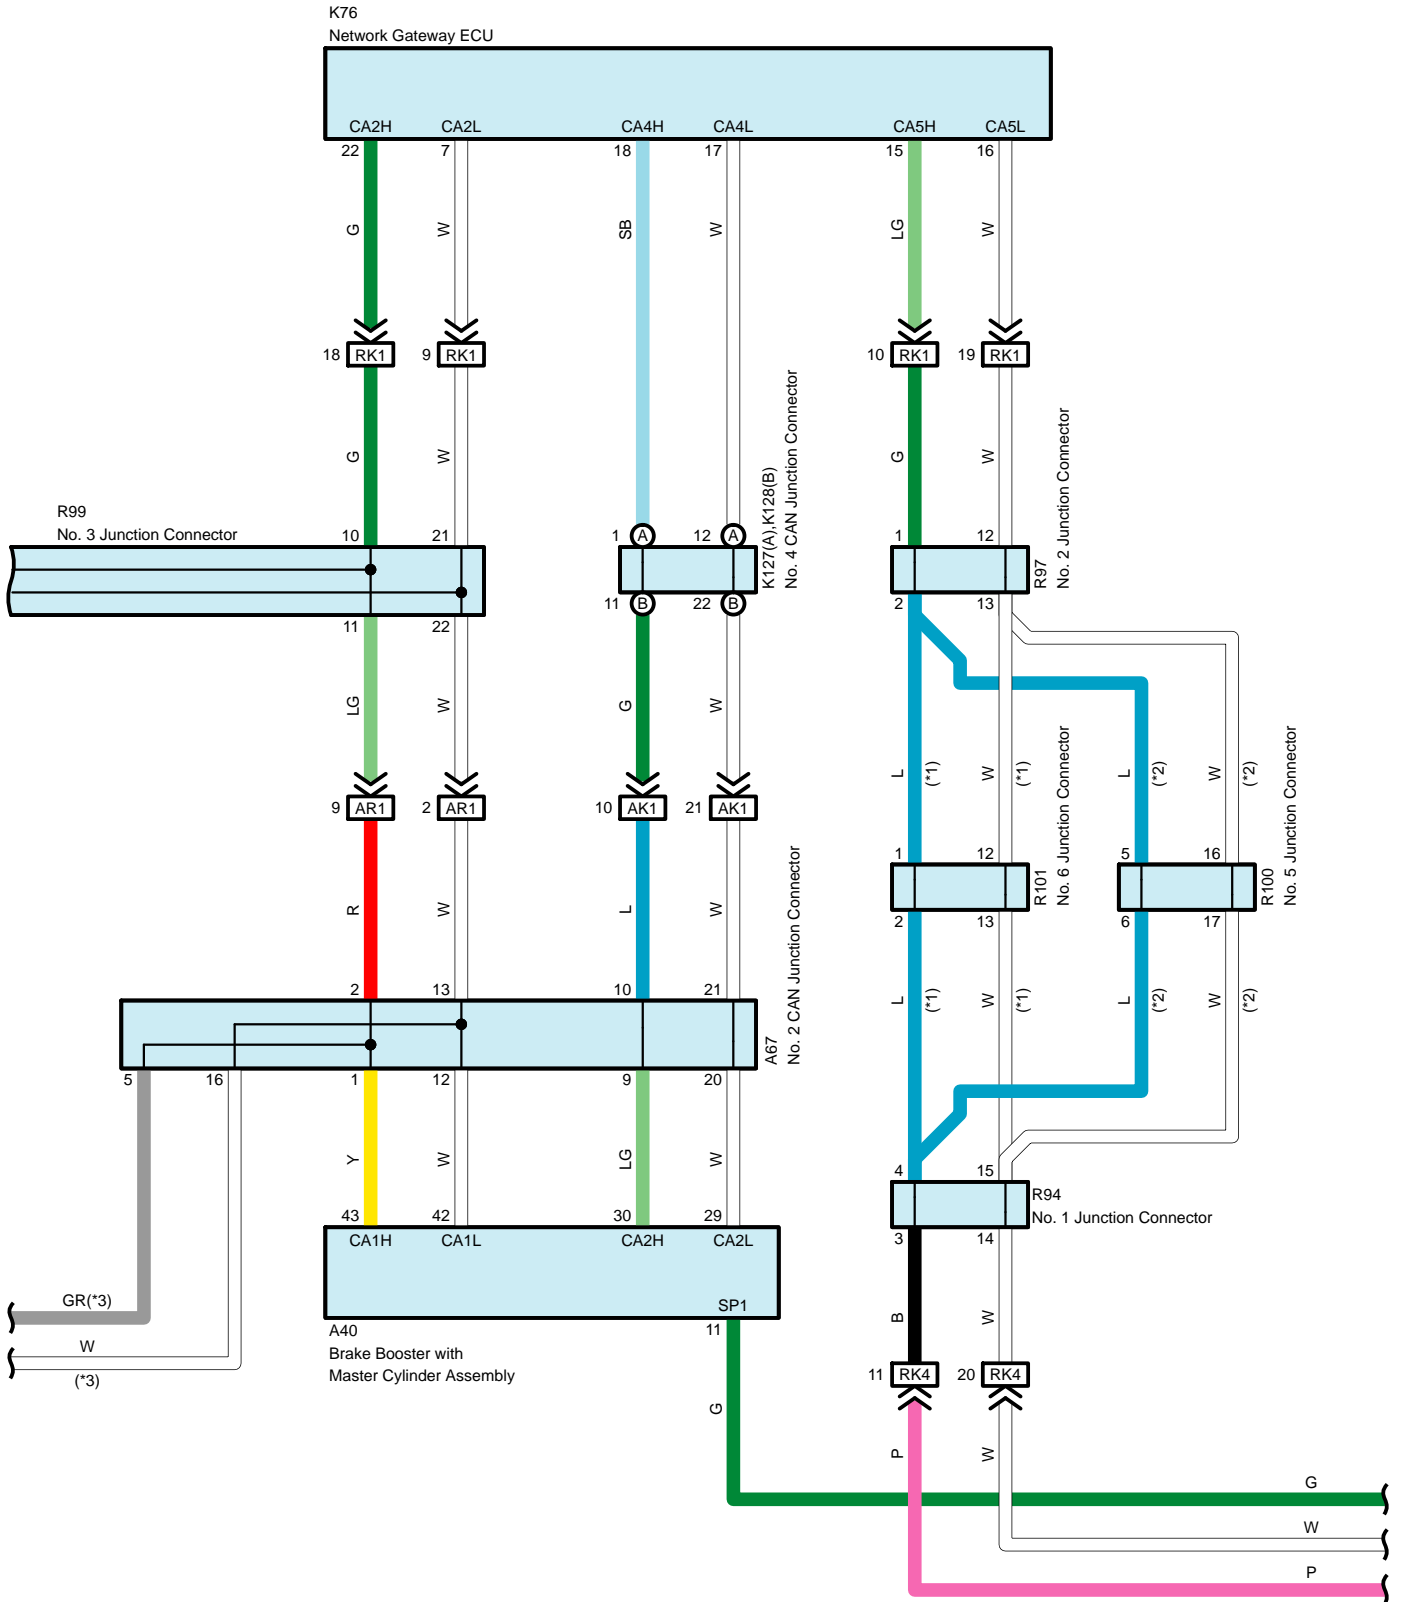

Seat Belt Warning

Seat Belt Warning

* 3 :Korea

Seat Belt Warning

Seat Belt Warning

Seat Belt Warning

Seat Belt Warning

* 6 :w/ Rear Passenger's Seat Belt Warning

Seat Belt Warning

Seat Belt Warning

K76
Black

90980-12912

K119
Gray

90980-12372

K120
Gray

90980-12372

K126
Blue

90980-12372

Seat Belt Warning

K127
White

90980-12372

K128
White

90980-12372

90980-10871